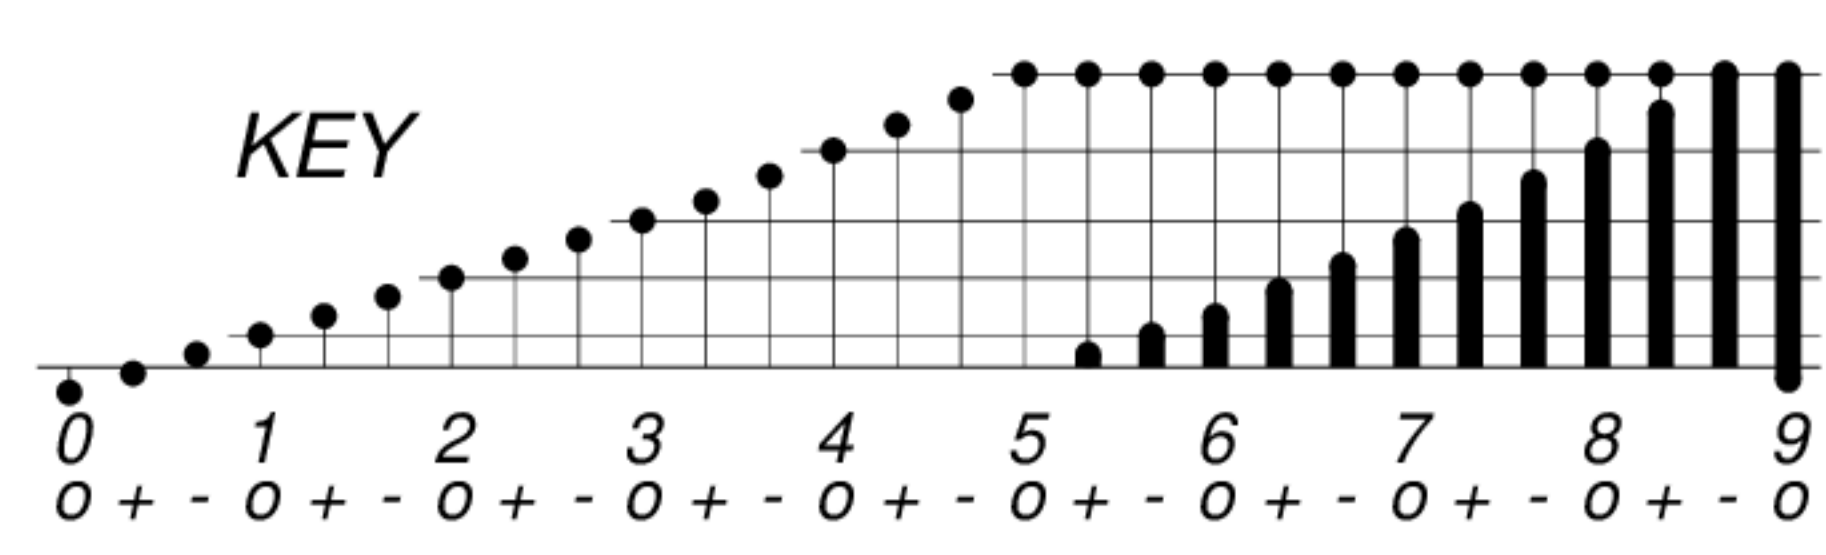

ROT.-
NO.

1487

1942

KEY

▲ = sudden commencement

GFZ German Research Centre for Geosciences
**PLANETARY MAGNETIC
 THREE-HOUR-RANGE INDICES**
 Kp 1942