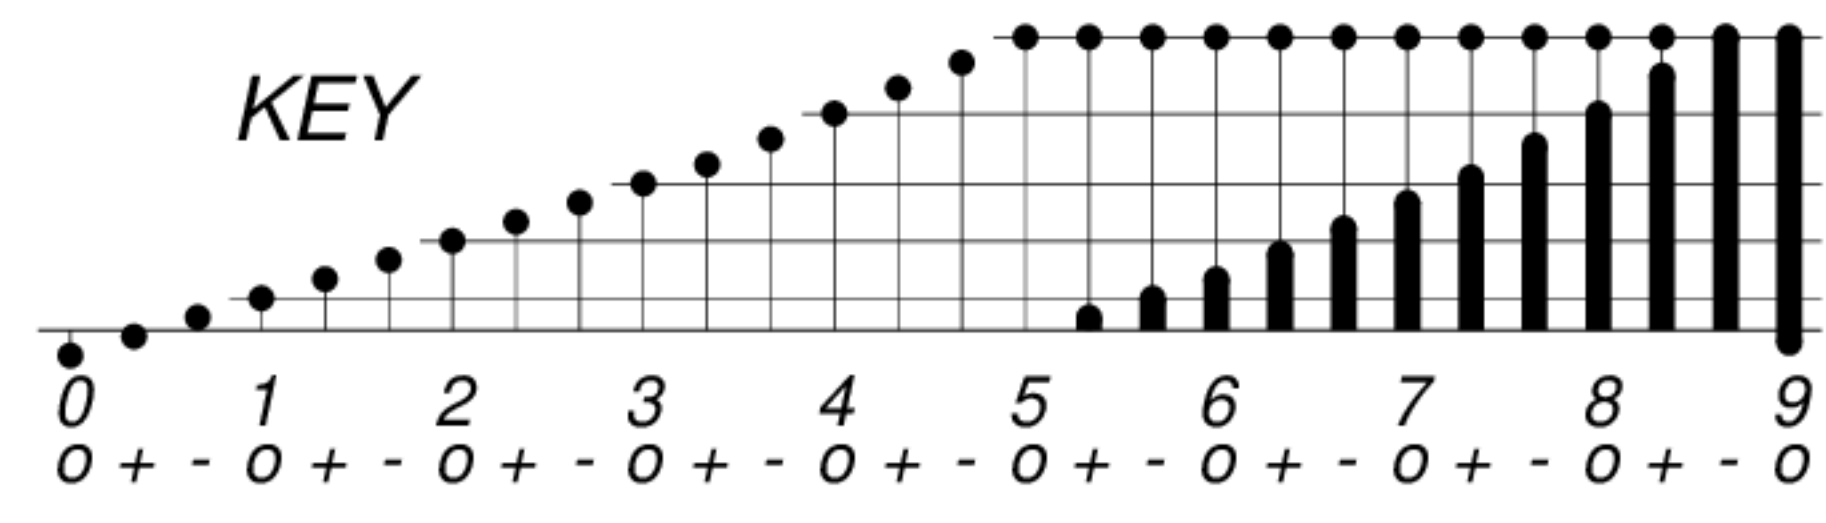

DAYS IN SOLAR ROTATION INTERVAL

1 2 3 4 5 6 7 8 9 10 11 12 13 14 15 16 17 18 19 20 21 22 23 24 25 26 27

ROT.-
NO.

1934

KEY

▲ = sudden
commencement

GFZ German Research Centre for Geosciences
**PLANETARY MAGNETIC
 THREE-HOUR-RANGE INDICES**
Kp 1934