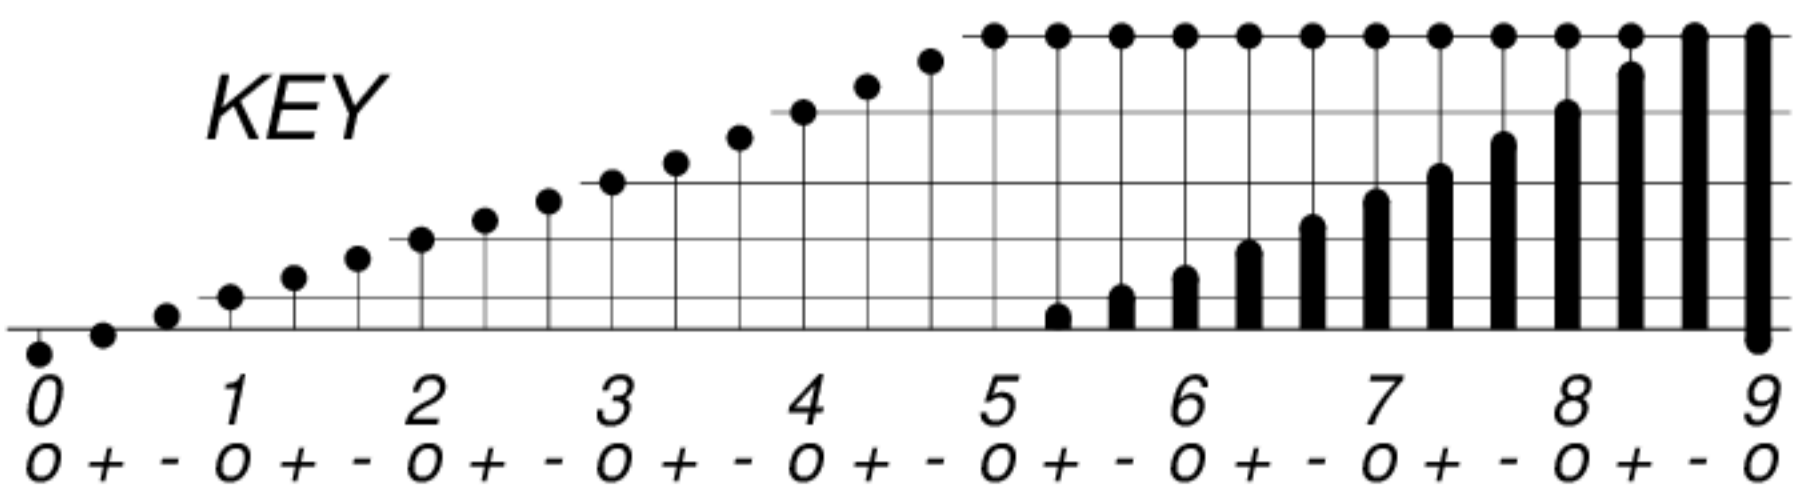

DAYS IN SOLAR ROTATION INTERVAL

1 2 3 4 5 6 7 8 9 10 11 12 13 14 15 16 17 18 19 20 21 22 23 24 25 26 27

ROT.-  
NO.

KEY

▲ = sudden commencement

GFZ German Research Centre for Geosciences  
**PLANETARY MAGNETIC  
THREE-HOUR-RANGE INDICES**