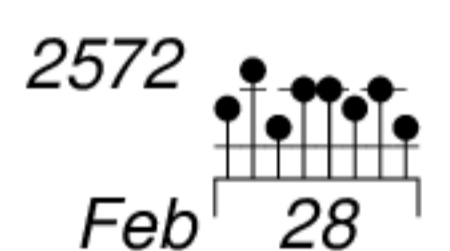

DAYS IN SOLAR ROTATION INTERVAL

1 2 3 4 5 6 7 8 9 10 11 12 13 14 15 16 17 18 19 20 21 22 23 24 25 26 27

ROT.-
NO.

KEY

▲ = sudden commencement

GFZ German Research Centre for Geosciences
**PLANETARY MAGNETIC
THREE-HOUR-RANGE INDICES**