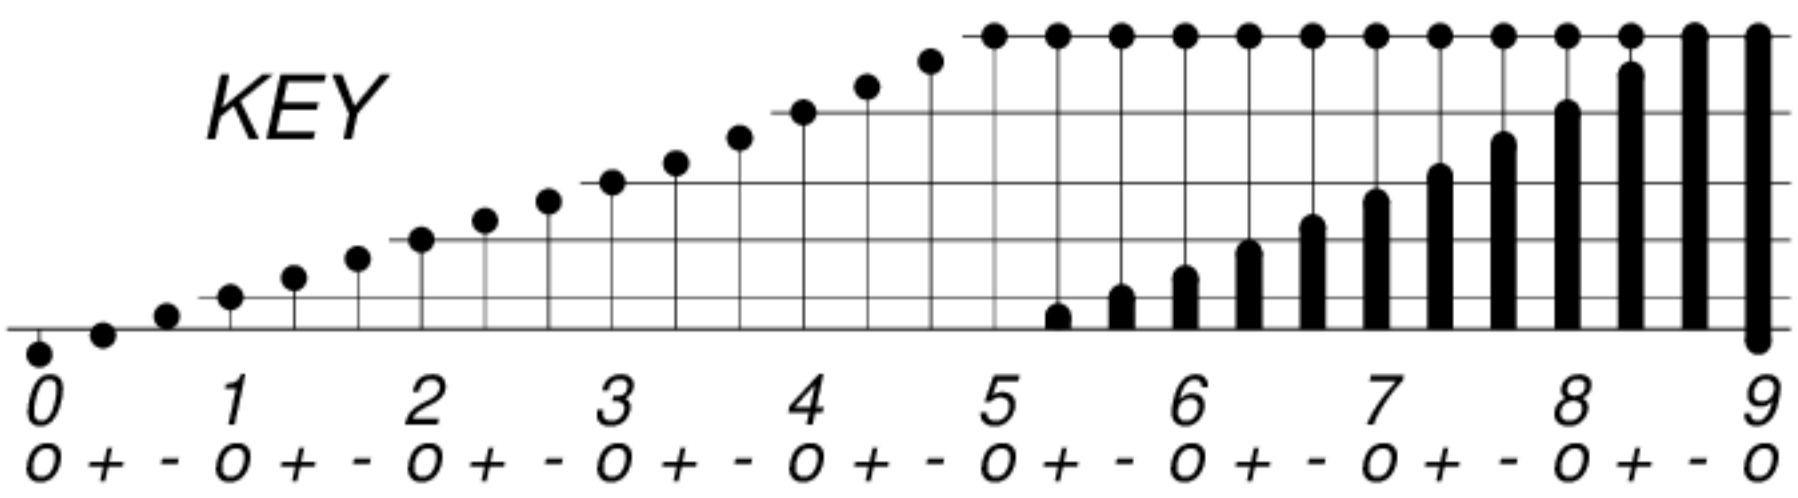

DAYS IN SOLAR ROTATION INTERVAL

1 2 3 4 5 6 7 8 9 10 11 12 13 14 15 16 17 18 19 20 21 22 23 24 25 26 27

ROT.-
NO.

KEY

▲ = sudden commencement

GFZ German Research Centre for Geosciences
**PLANETARY MAGNETIC
THREE-HOUR-RANGE INDICES**