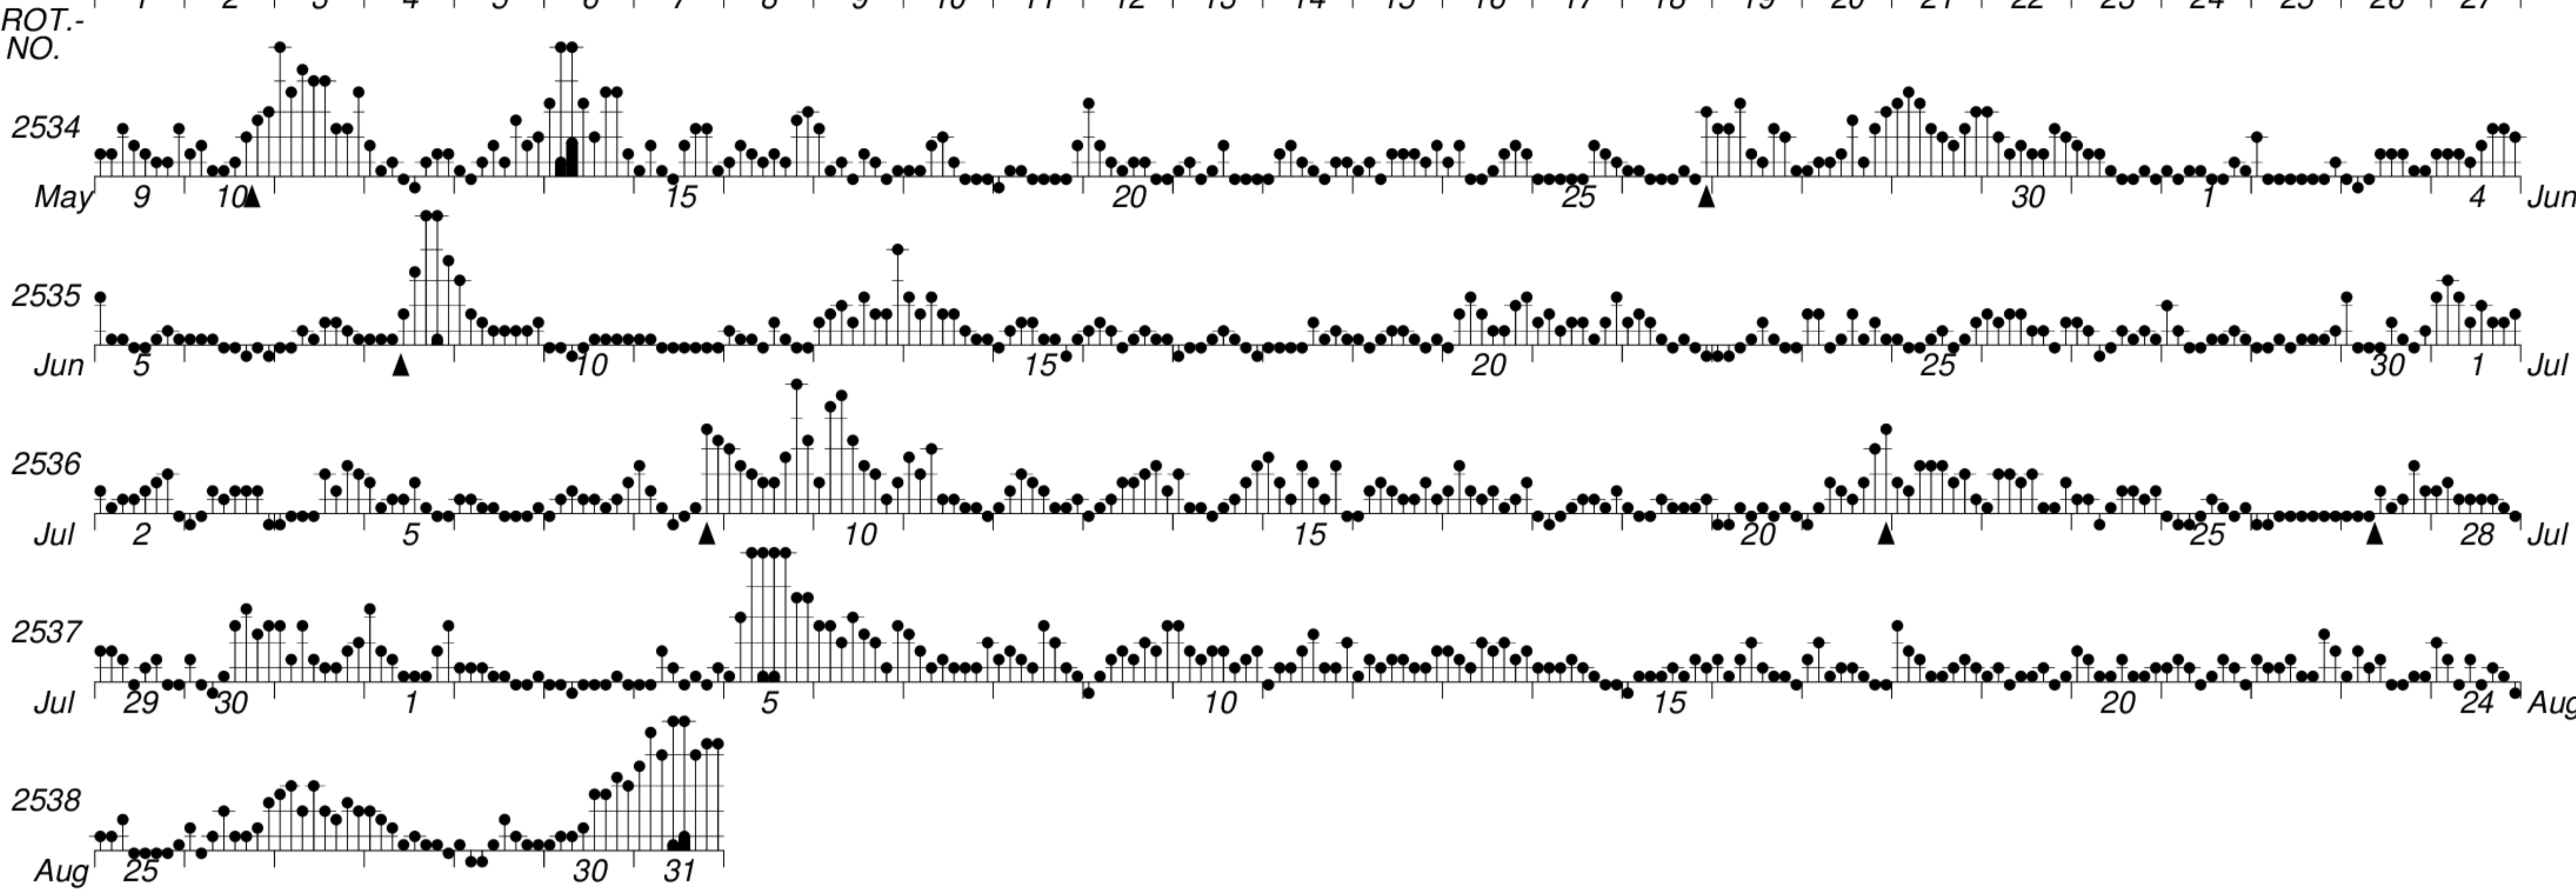

DAYS IN SOLAR ROTATION INTERVAL

1 2 3 4 5 6 7 8 9 10 11 12 13 14 15 16 17 18 19 20 21 22 23 24 25 26 27

KEY

▲ = sudden commencement

GFZ German Research Centre for Geosciences
**PLANETARY MAGNETIC
 THREE-HOUR-RANGE INDICES**

Kp till 2019 Aug 31