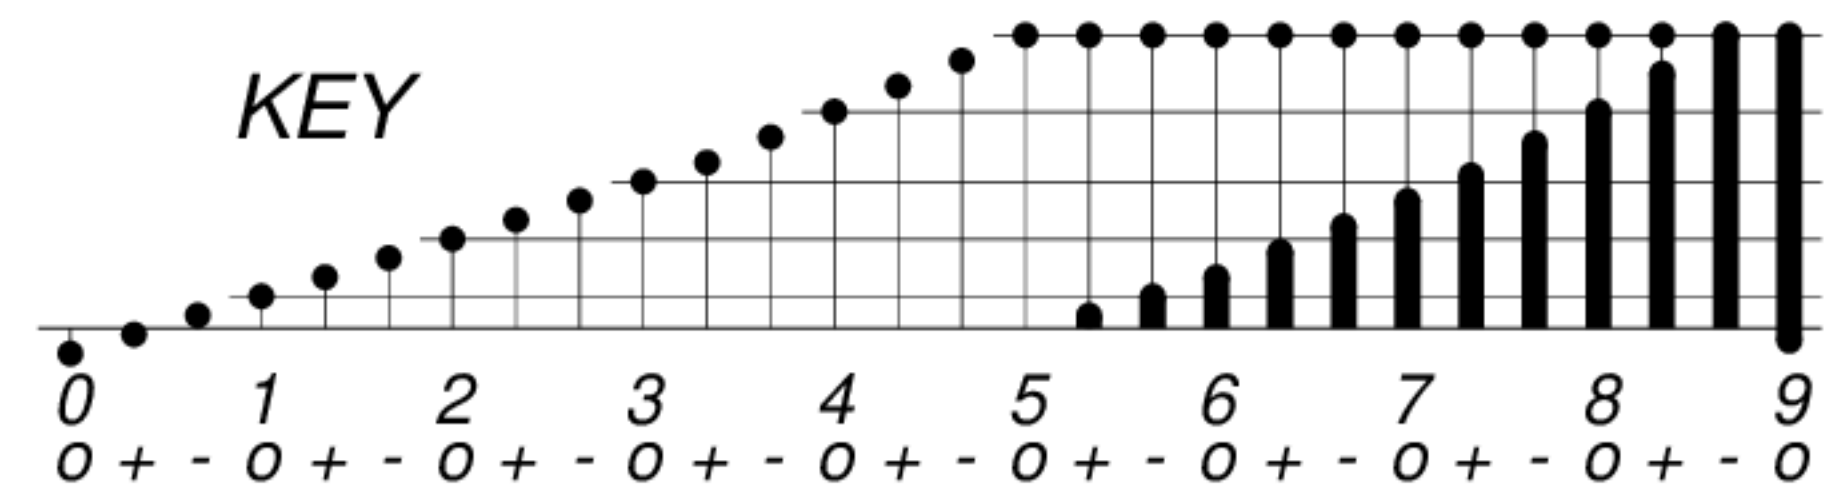

DAYS IN SOLAR ROTATION INTERVAL

1 2 3 4 5 6 7 8 9 10 11 12 13 14 15 16 17 18 19 20 21 22 23 24 25 26 27

KEY

▲ = sudden commencement

GFZ German Research Centre for Geosciences
**PLANETARY MAGNETIC
 THREE-HOUR-RANGE INDICES**

Kp till 2018 Jun 30