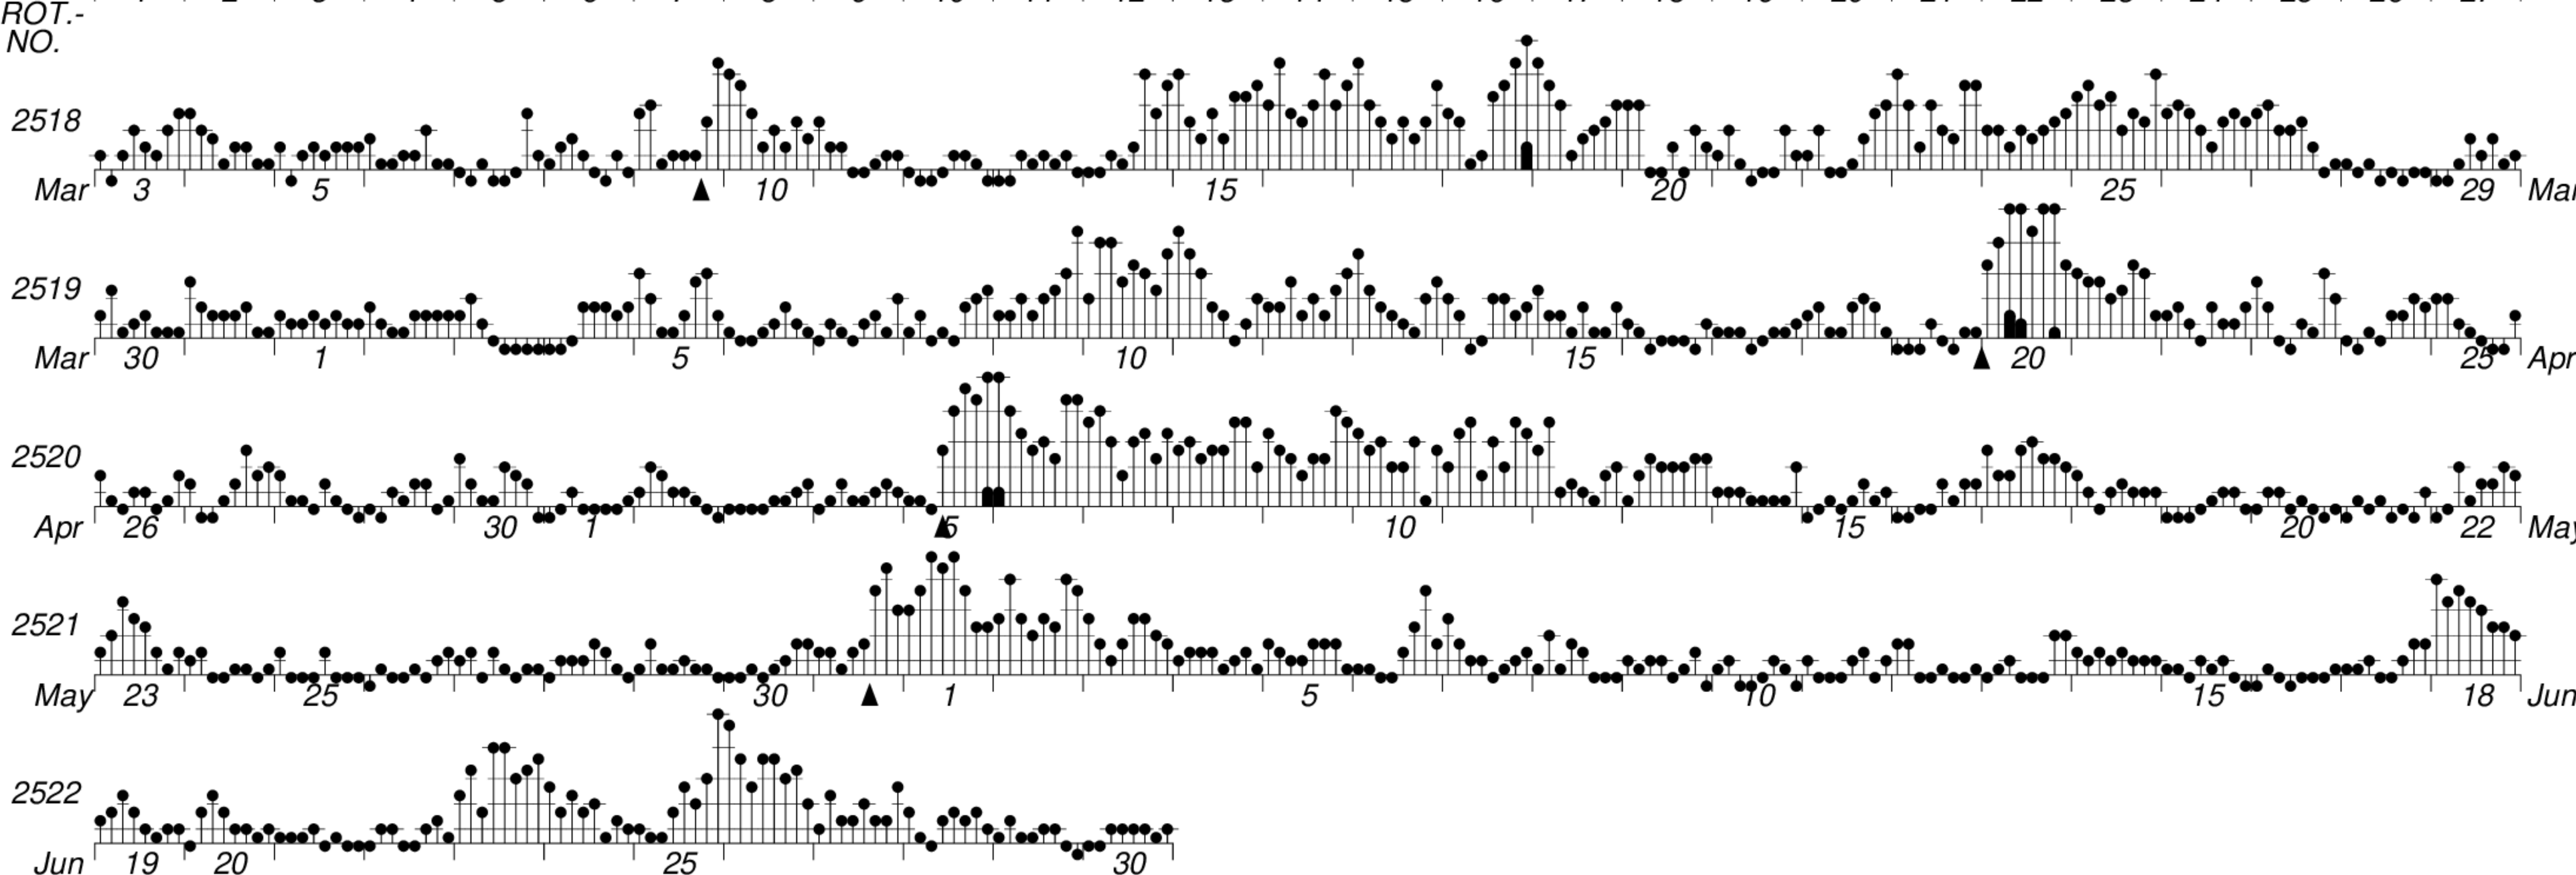

DAYS IN SOLAR ROTATION INTERVAL

1 2 3 4 5 6 7 8 9 10 11 12 13 14 15 16 17 18 19 20 21 22 23 24 25 26 27

KEY

▲ = sudden commencement

GFZ German Research Centre for Geosciences
**PLANETARY MAGNETIC
 THREE-HOUR-RANGE INDICES**

Kp till 2018 Jun 30