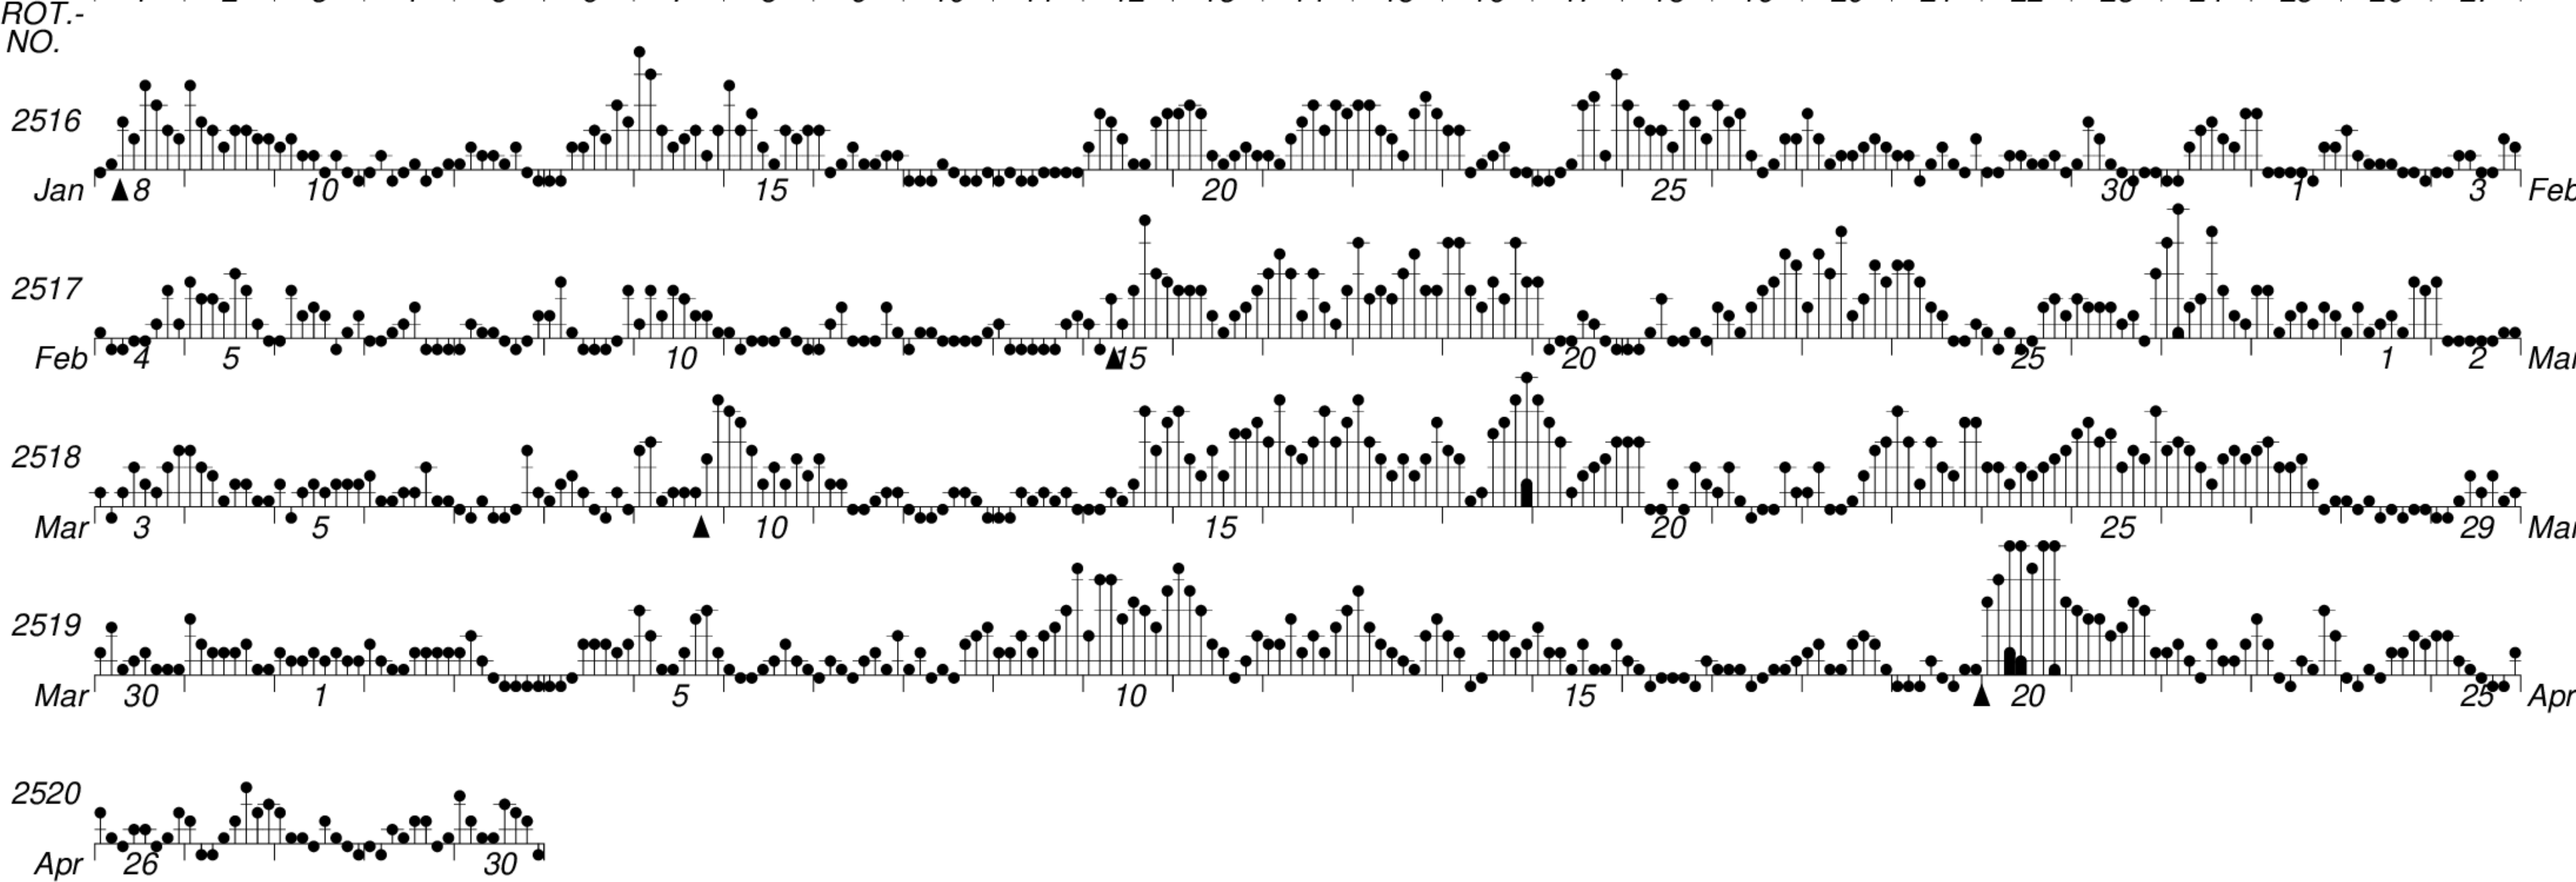

DAYS IN SOLAR ROTATION INTERVAL

1 2 3 4 5 6 7 8 9 10 11 12 13 14 15 16 17 18 19 20 21 22 23 24 25 26 27

KEY

▲ = sudden commencement

GFZ German Research Centre for Geosciences
**PLANETARY MAGNETIC
 THREE-HOUR-RANGE INDICES**

Kp till 2018 Apr 30