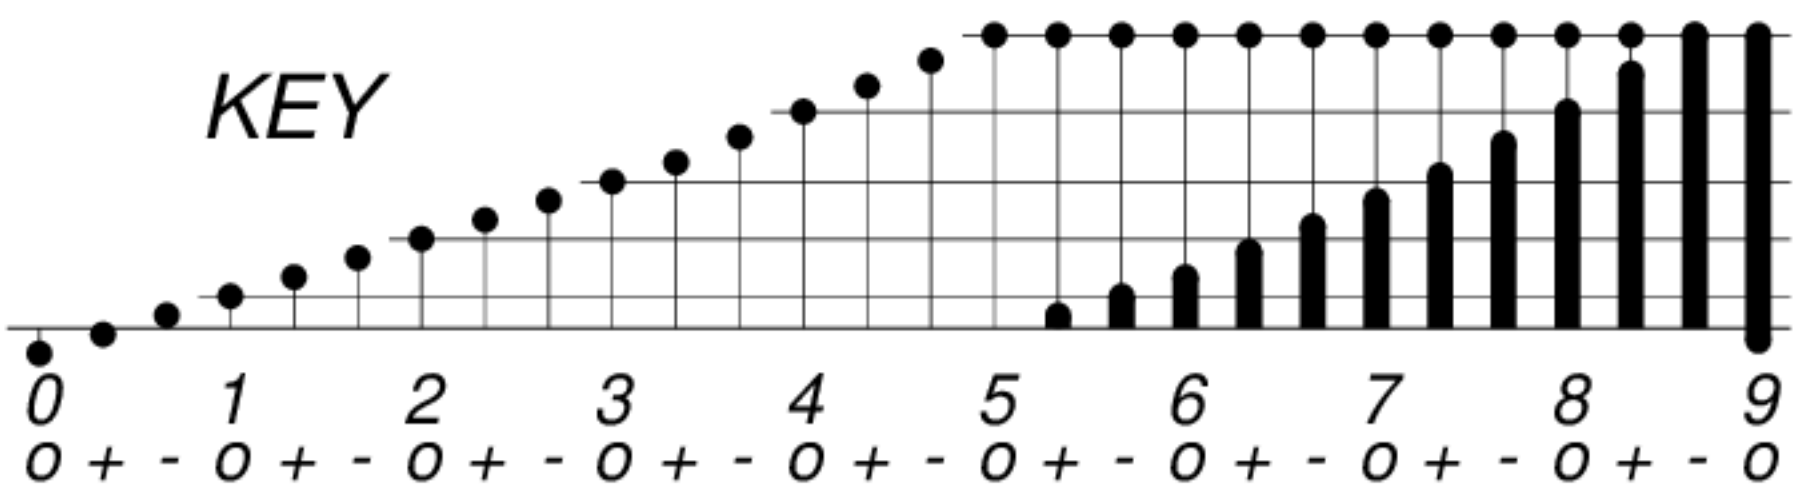

DAYS IN SOLAR ROTATION INTERVAL

1 2 3 4 5 6 7 8 9 10 11 12 13 14 15 16 17 18 19 20 21 22 23 24 25 26 27

KEY

▲ = sudden commencement

GFZ German Research Centre for Geosciences
**PLANETARY MAGNETIC
 THREE-HOUR-RANGE INDICES**

Kp till 2018 Apr 30