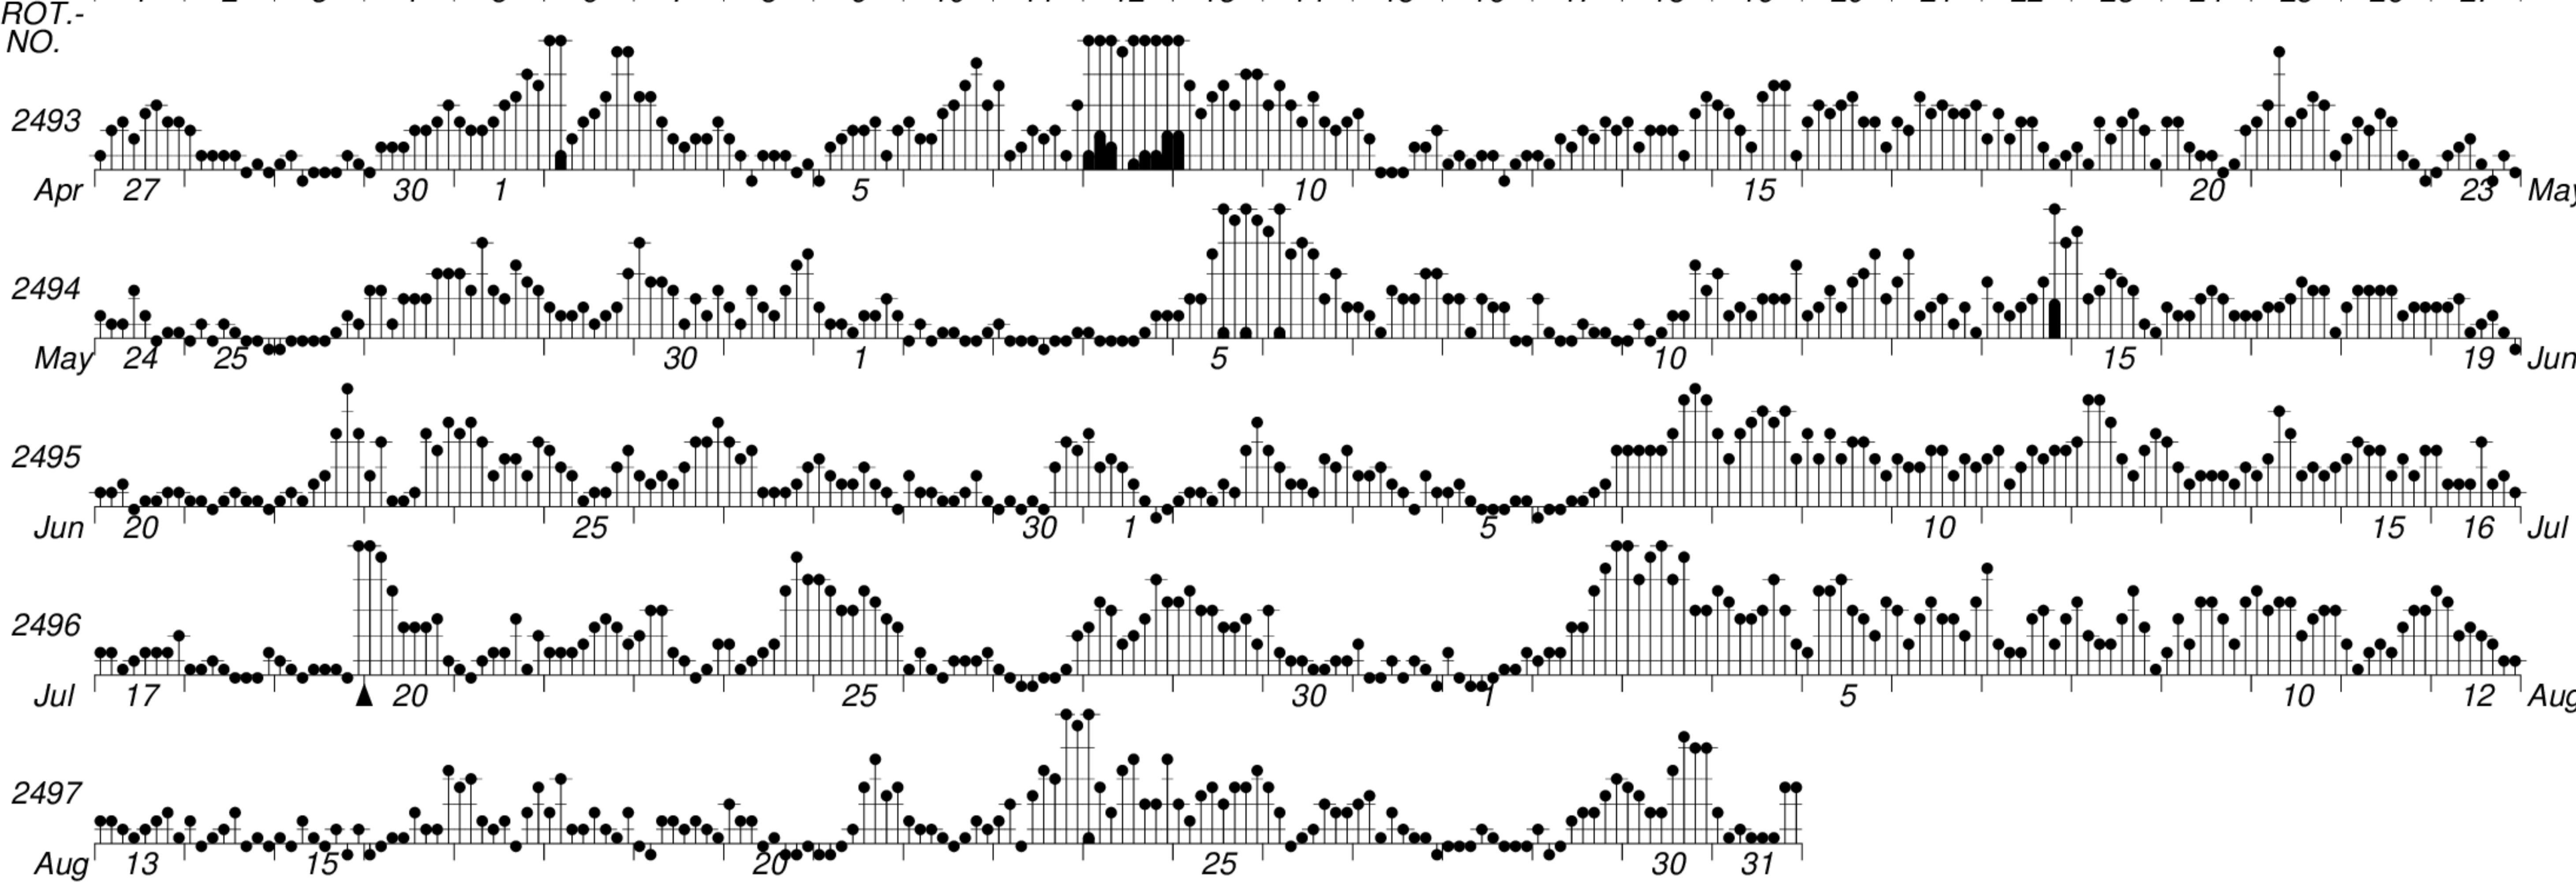

DAYS IN SOLAR ROTATION INTERVAL

1 2 3 4 5 6 7 8 9 10 11 12 13 14 15 16 17 18 19 20 21 22 23 24 25 26 27

KEY

▲ = sudden commencement

GFZ German Research Centre for Geosciences  
**PLANETARY MAGNETIC  
 THREE-HOUR-RANGE INDICES**

*Kp till 2016 Aug 31*