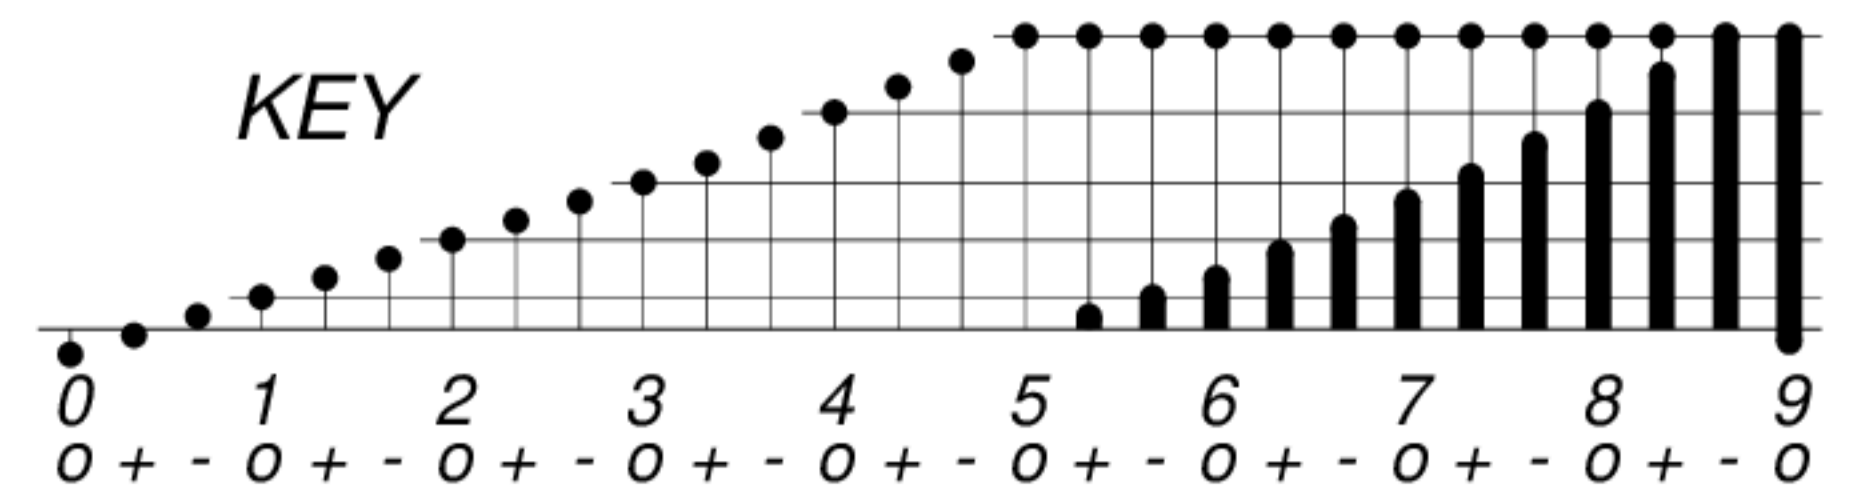

DAYS IN SOLAR ROTATION INTERVAL

1 2 3 4 5 6 7 8 9 10 11 12 13 14 15 16 17 18 19 20 21 22 23 24 25 26 27

ROT.-
NO.

KEY

▲ = sudden
commencement

GFZ German Research Centre for Geosciences
**PLANETARY MAGNETIC
THREE-HOUR-RANGE INDICES**