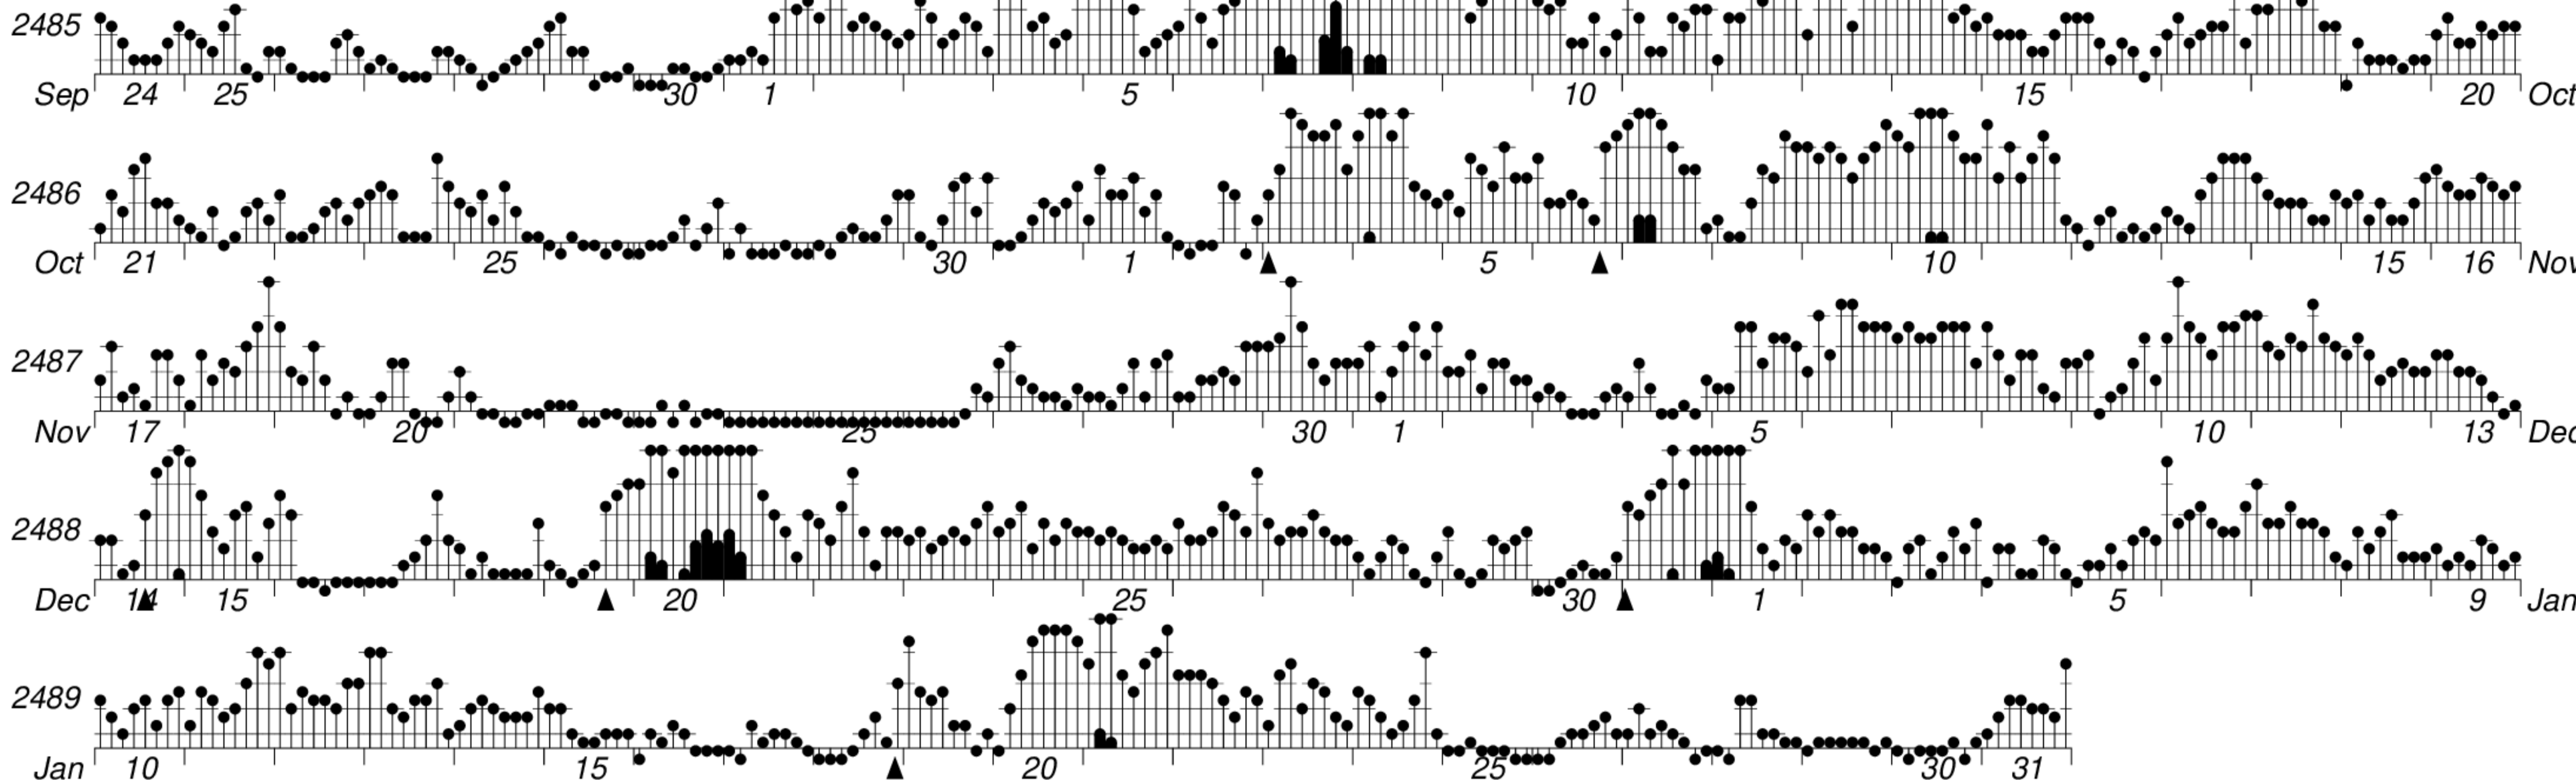

DAYS IN SOLAR ROTATION INTERVAL

1 2 3 4 5 6 7 8 9 10 11 12 13 14 15 16 17 18 19 20 21 22 23 24 25 26 27

ROT.-
NO.

KEY

▲ = sudden
commencement

GFZ German Research Centre for Geosciences
**PLANETARY MAGNETIC
THREE-HOUR-RANGE INDICES**

Kp till 2016 Jan 31