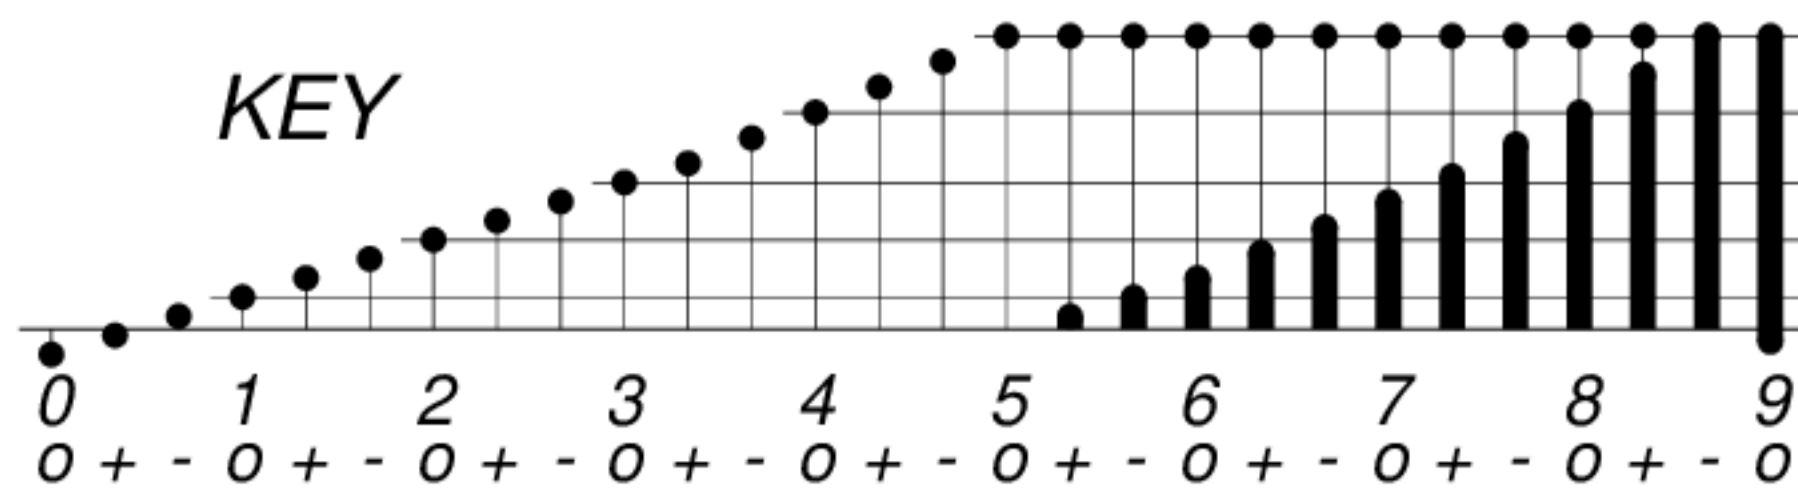

DAYS IN SOLAR ROTATION INTERVAL

1 2 3 4 5 6 7 8 9 10 11 12 13 14 15 16 17 18 19 20 21 22 23 24 25 26 27

ROT.-
NO.

KEY

▲ = sudden
commencement

GFZ German Research Centre for Geosciences
**PLANETARY MAGNETIC
THREE-HOUR-RANGE INDICES**
Kp till 2015 Mar 31