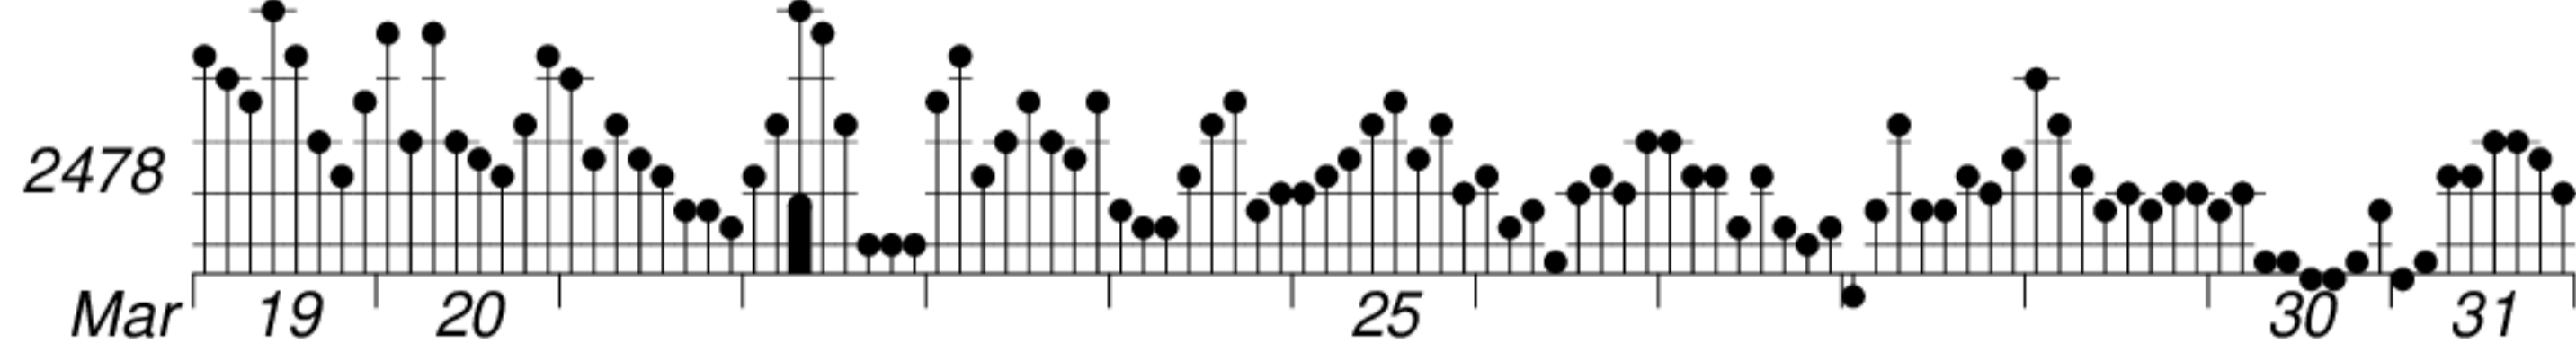

DAYS IN SOLAR ROTATION INTERVAL

1 2 3 4 5 6 7 8 9 10 11 12 13 14 15 16 17 18 19 20 21 22 23 24 25 26 27

ROT.-
NO.

KEY

▲ = sudden
commencement

GFZ German Research Centre for Geosciences
**PLANETARY MAGNETIC
THREE-HOUR-RANGE INDICES**
Kp till 2015 Mar 31