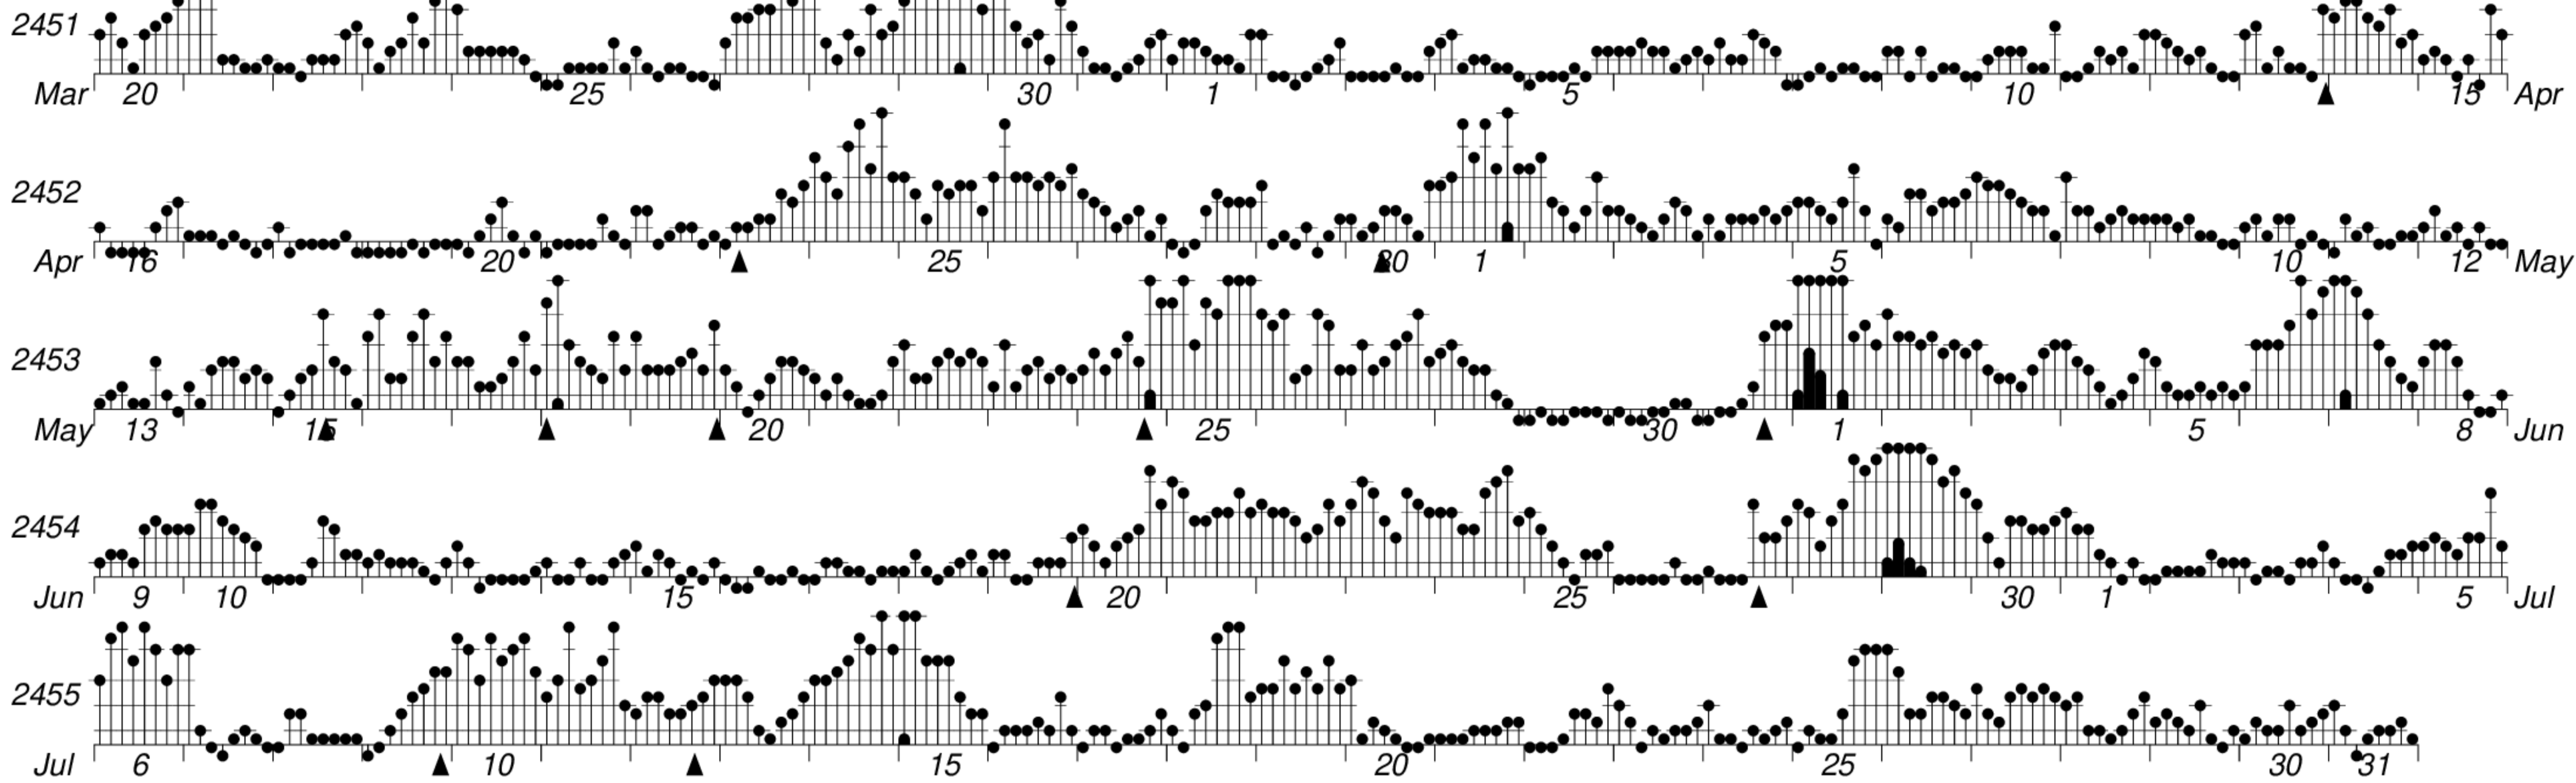

DAYS IN SOLAR ROTATION INTERVAL

1 2 3 4 5 6 7 8 9 10 11 12 13 14 15 16 17 18 19 20 21 22 23 24 25 26 27

ROT.-NO.

KEY

▲ = sudden commencement

GFZ German Research Centre for Geosciences
**PLANETARY MAGNETIC
 THREE-HOUR-RANGE INDICES**

Kp till 2013 Jul 31