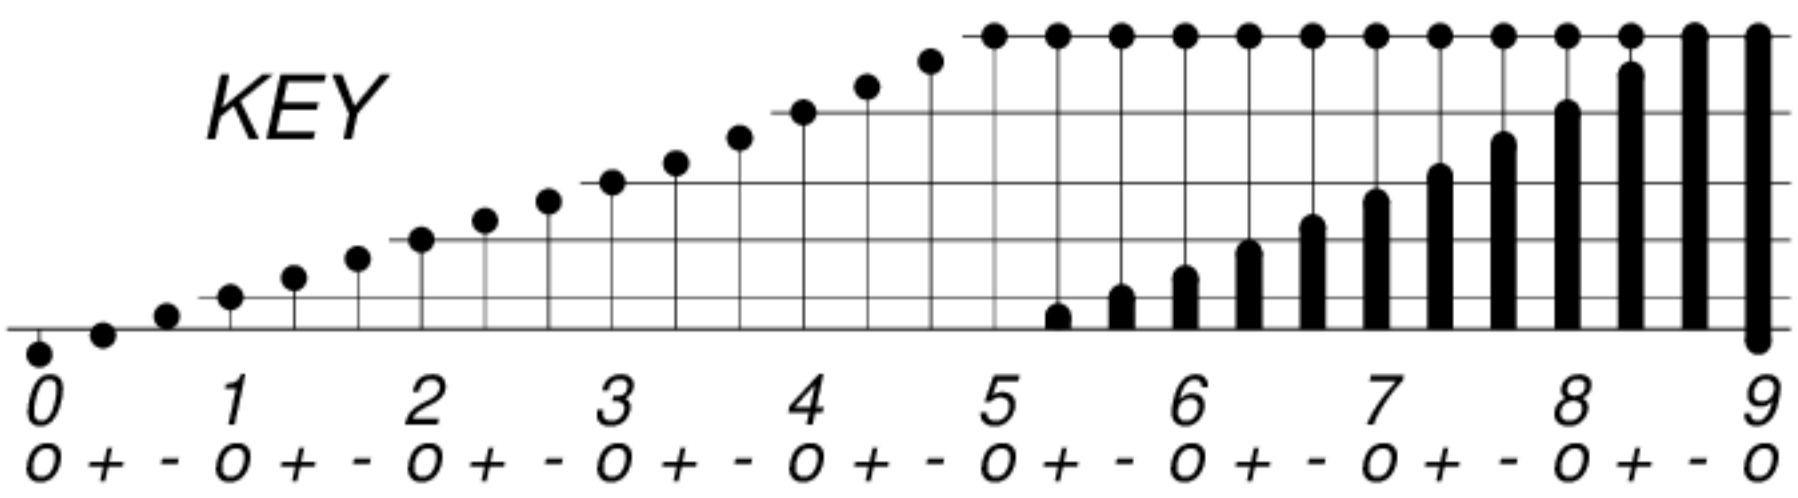

DAYS IN SOLAR ROTATION INTERVAL

1 2 3 4 5 6 7 8 9 10 11 12 13 14 15 16 17 18 19 20 21 22 23 24 25 26 27

ROT.-  
NO.

KEY

▲ = sudden commencement

GFZ German Research Centre for Geosciences

PLANETARY MAGNETIC  
THREE-HOUR-RANGE INDICES

Kp till 2010 Mar 31