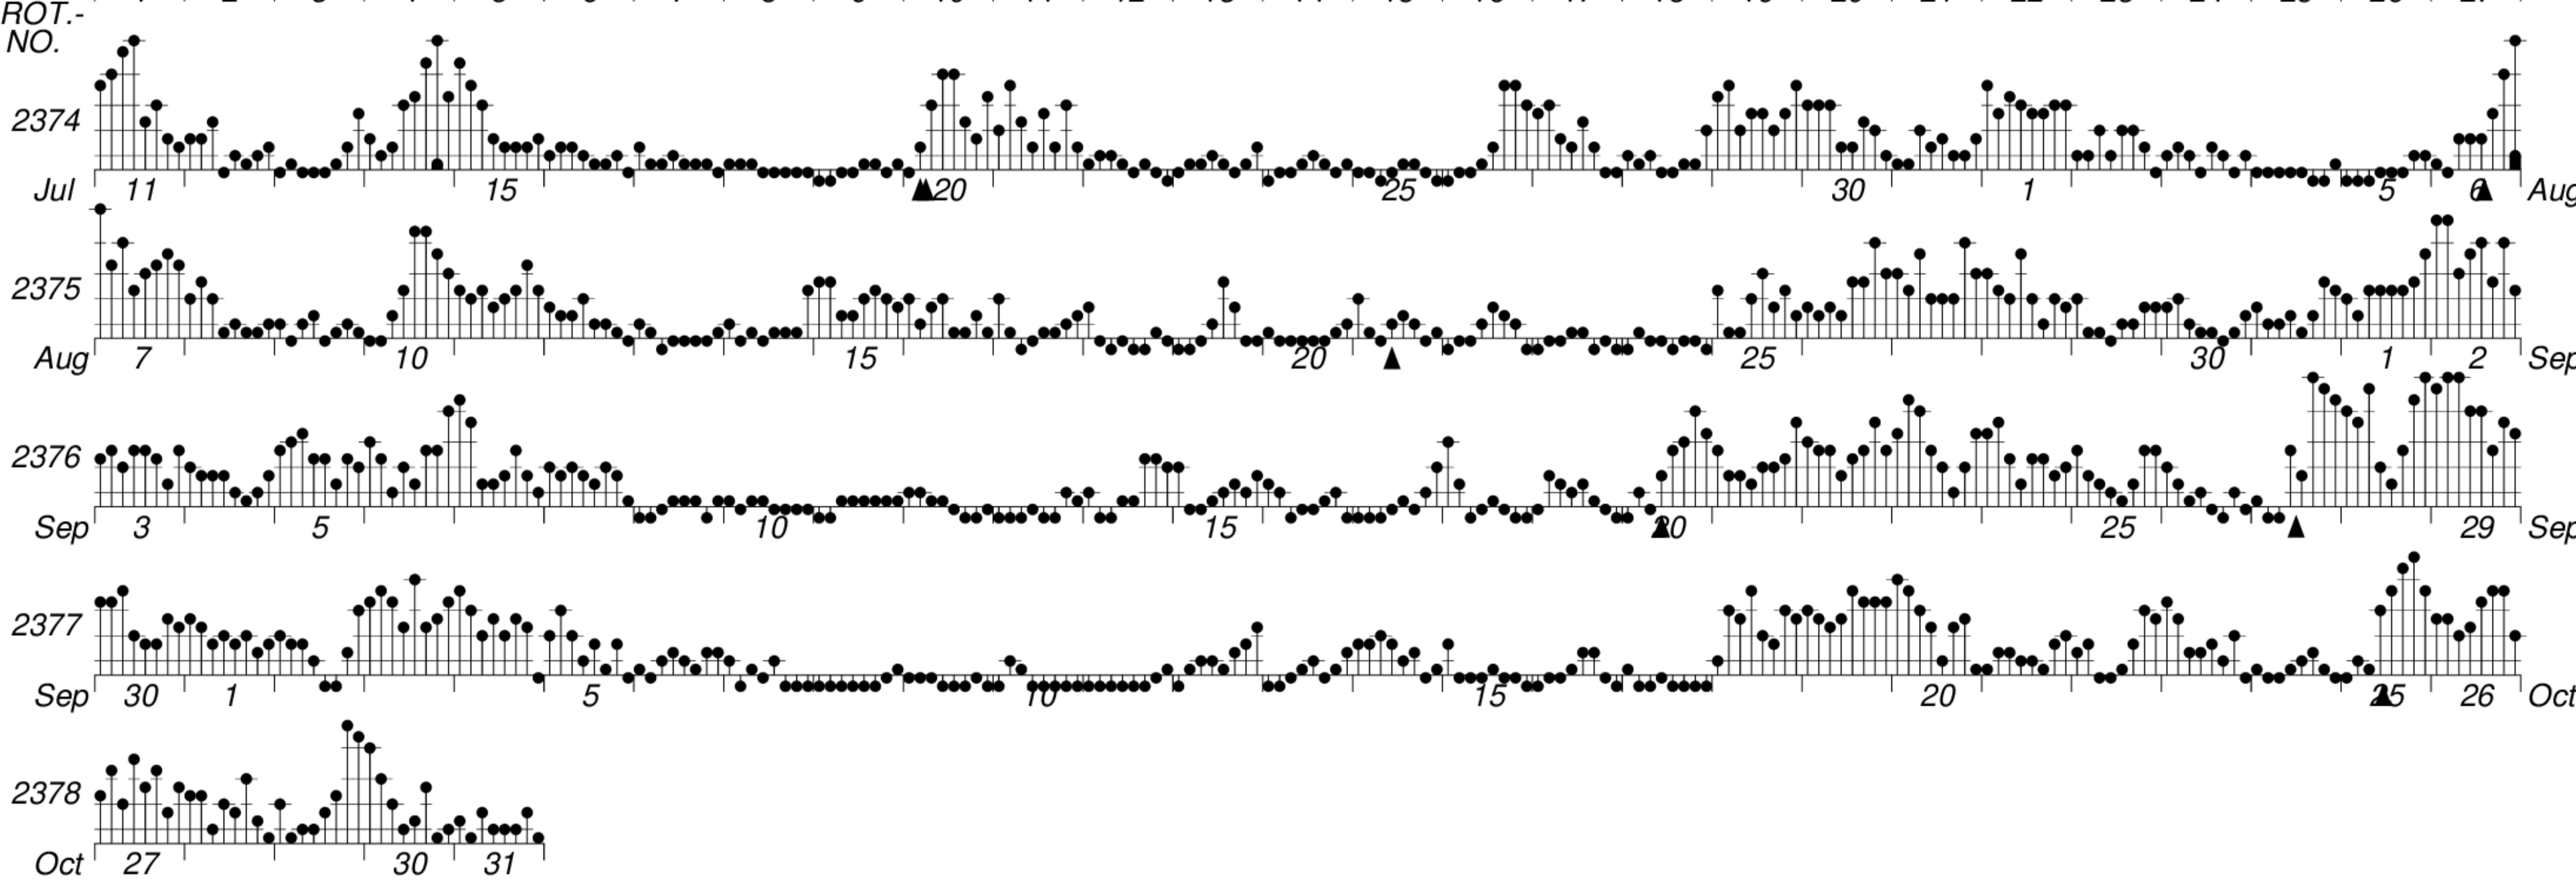

DAYS IN SOLAR ROTATION INTERVAL

1 2 3 4 5 6 7 8 9 10 11 12 13 14 15 16 17 18 19 20 21 22 23 24 25 26 27

KEY

▲ = sudden commencement

GFZ German Research Centre for Geosciences
**PLANETARY MAGNETIC
 THREE-HOUR-RANGE INDICES**

Kp till 2007 Oct 31