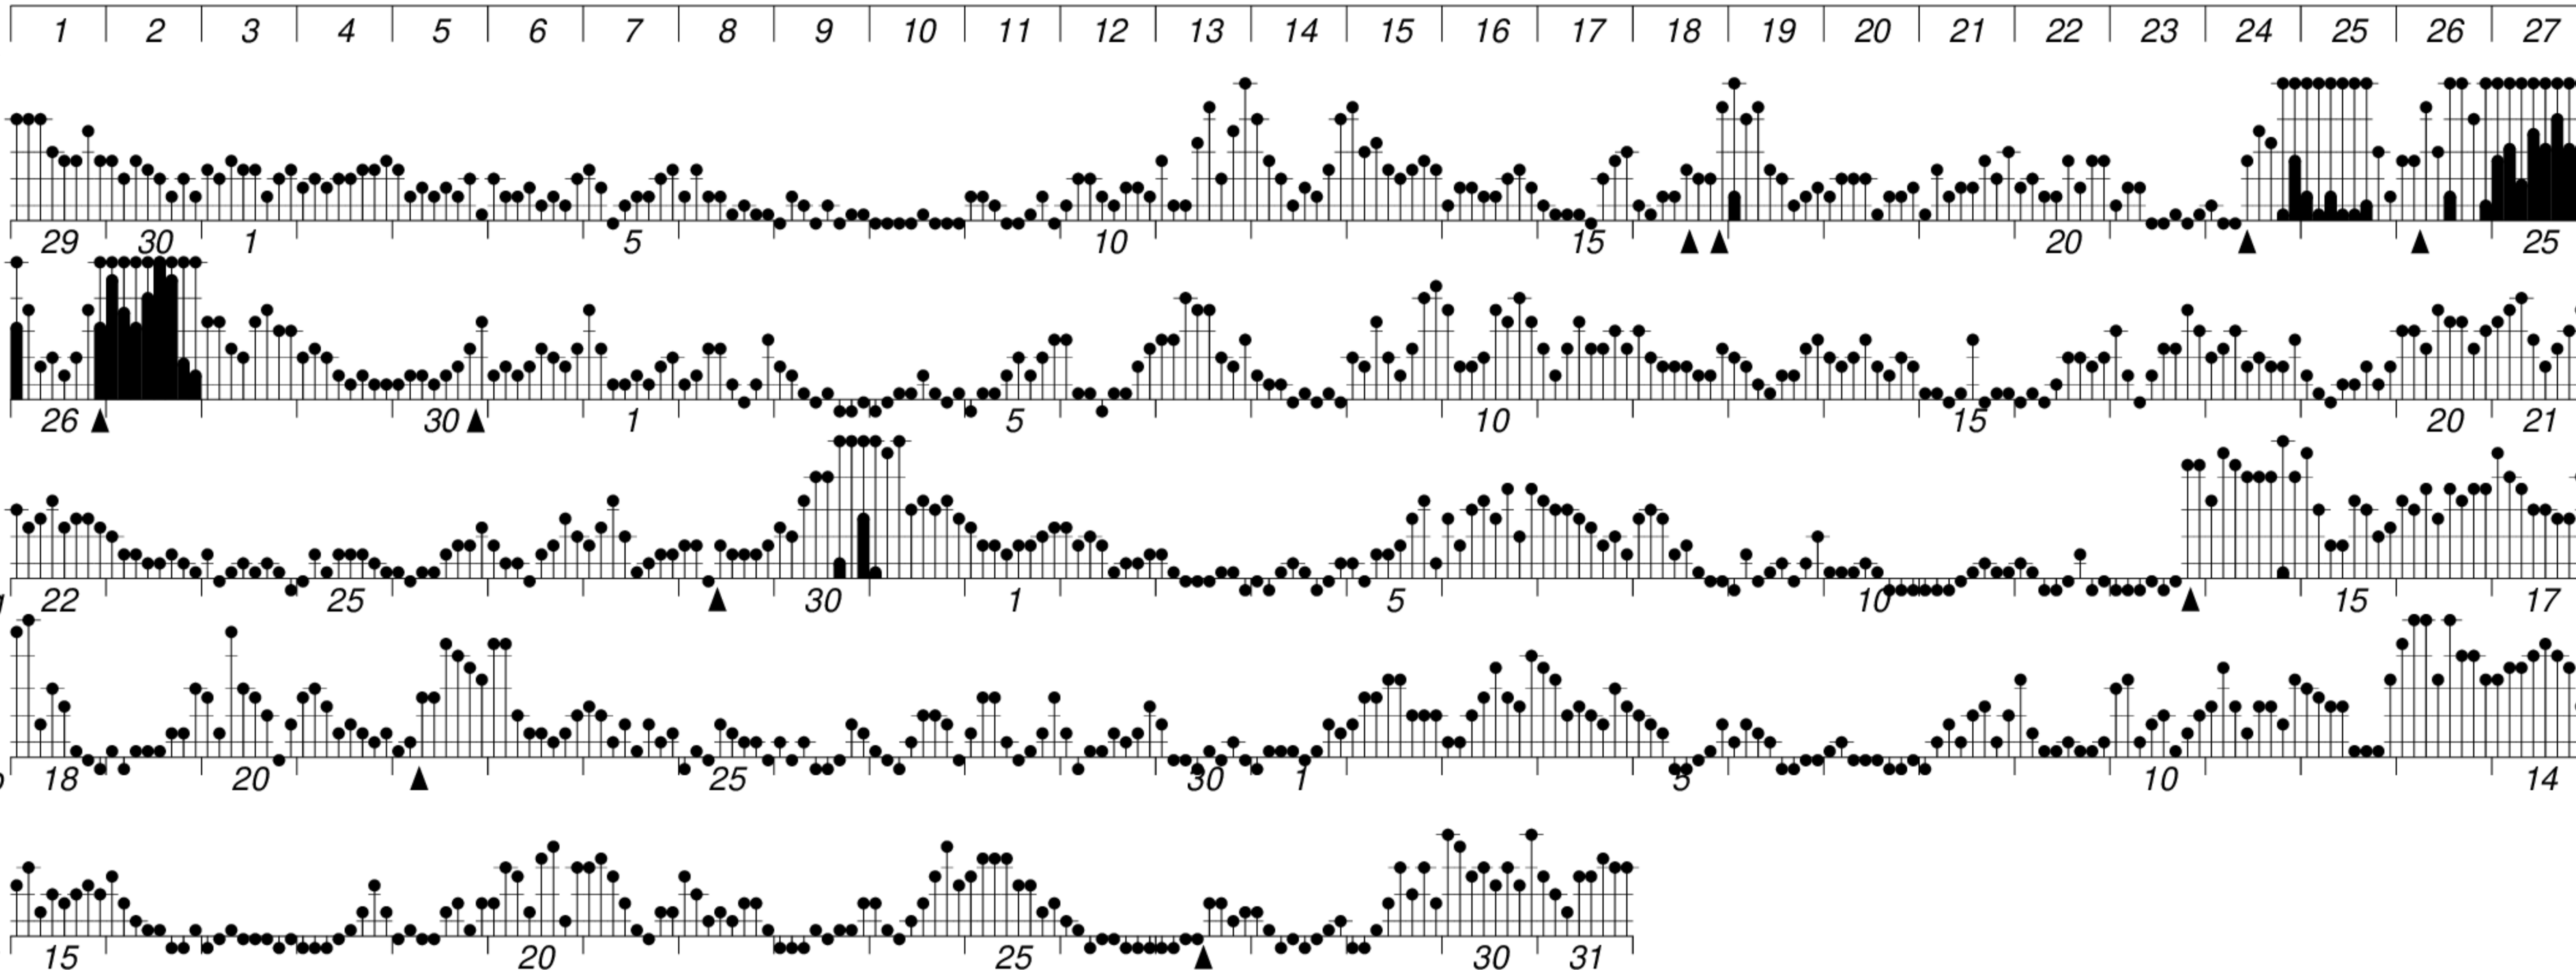

DAYS IN SOLAR ROTATION INTERVAL

GFZ German Research Centre for Geosciences
**PLANETARY MAGNETIC
 THREE-HOUR-RANGE INDICES**
Kp till 2004 Oct 31

KEY

▲ = sudden commencement