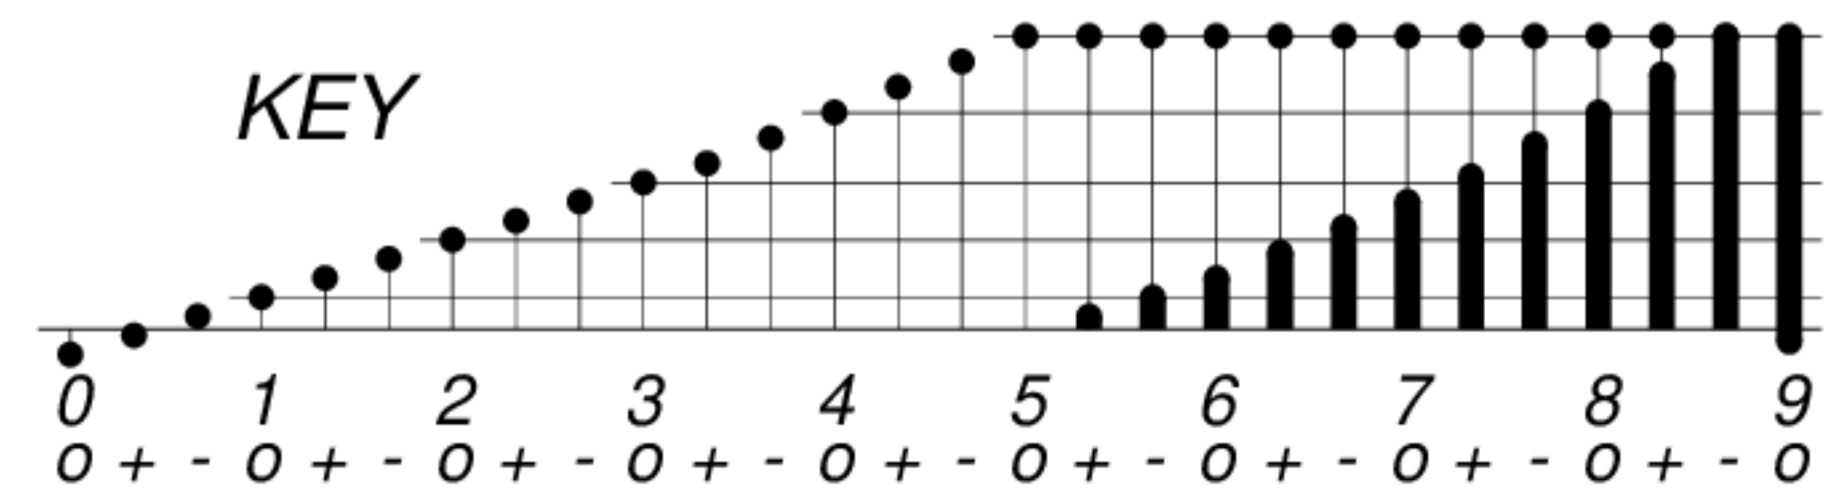

DAYS IN SOLAR ROTATION INTERVAL

GFZ German Research Centre for Geosciences
**PLANETARY MAGNETIC
 THREE-HOUR-RANGE INDICES**
Kp till 2004 Oct 31

KEY

▲ = sudden commencement