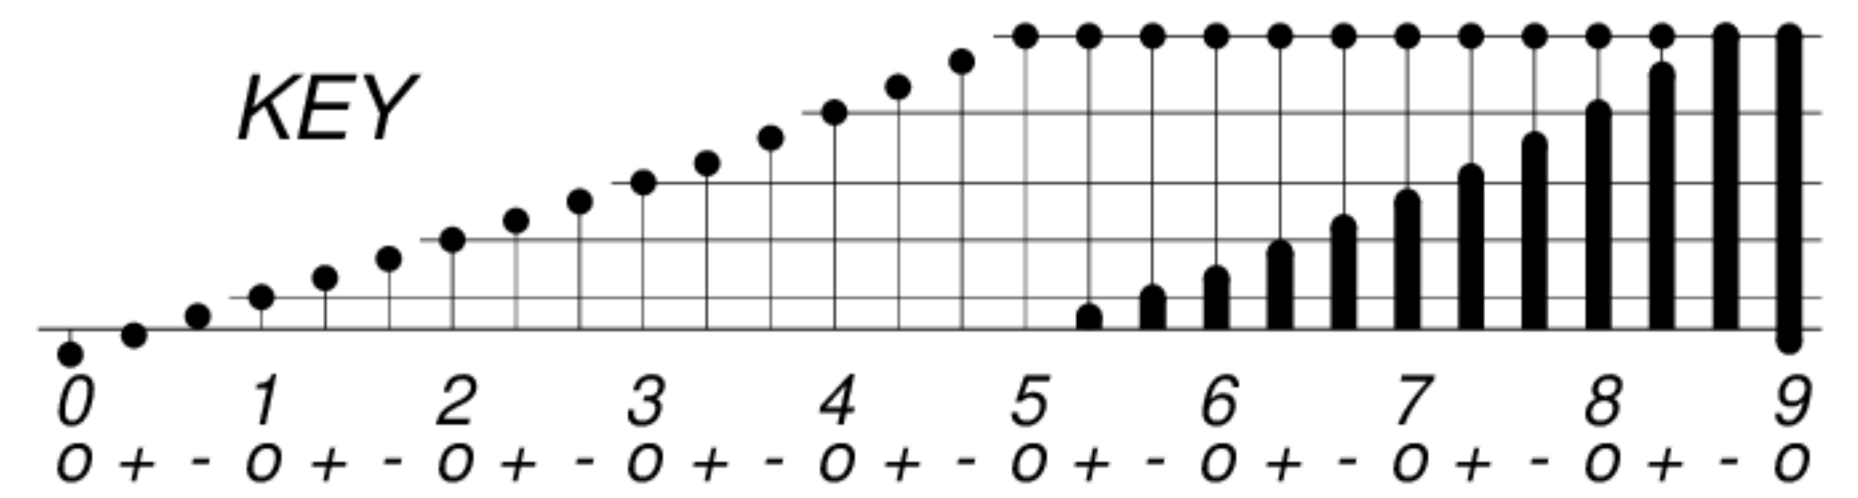

DAYS IN SOLAR ROTATION INTERVAL

1 2 3 4 5 6 7 8 9 10 11 12 13 14 15 16 17 18 19 20 21 22 23 24 25 26 27

ROT.-
NO.

KEY

▲ = sudden
commencement

GFZ German Research Centre for Geosciences
**PLANETARY MAGNETIC
THREE-HOUR-RANGE INDICES**

Kp till 2004 Aug 31