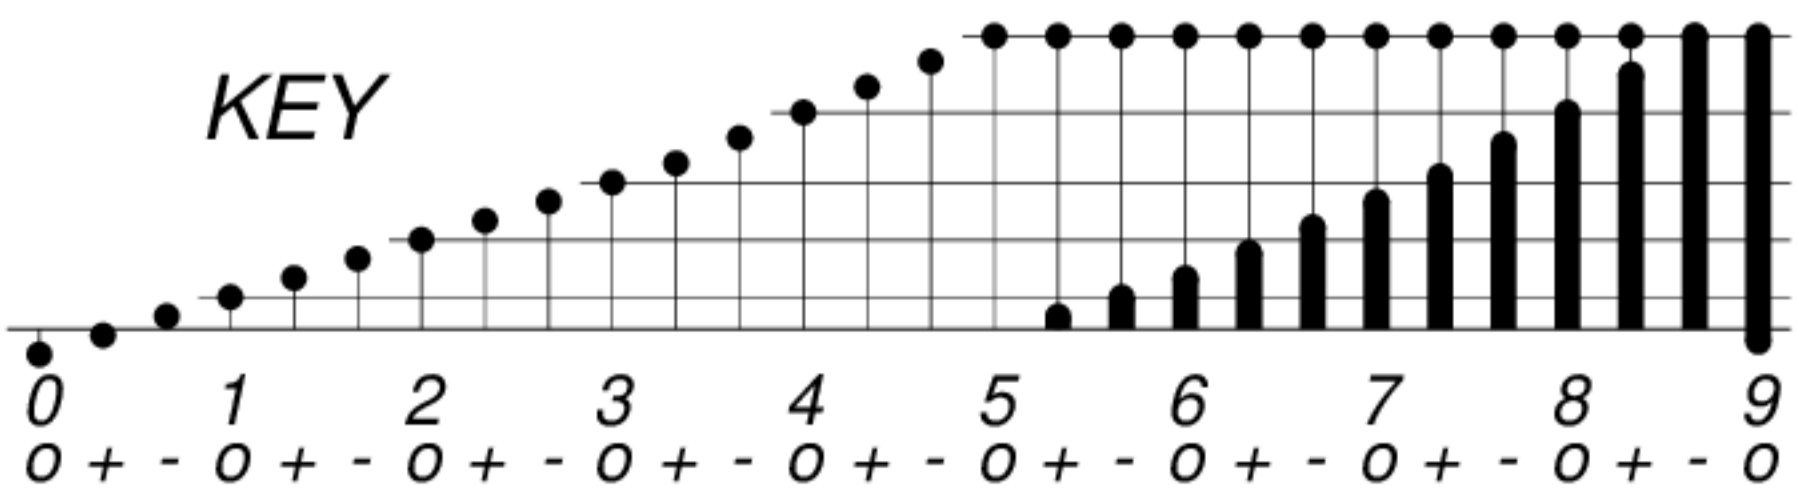

DAYS IN SOLAR ROTATION INTERVAL

1 2 3 4 5 6 7 8 9 10 11 12 13 14 15 16 17 18 19 20 21 22 23 24 25 26 27

KEY

▲ = sudden commencement

GFZ German Research Centre for Geosciences  
**PLANETARY MAGNETIC  
 THREE-HOUR-RANGE INDICES**

*Kp till 2002 May 31*