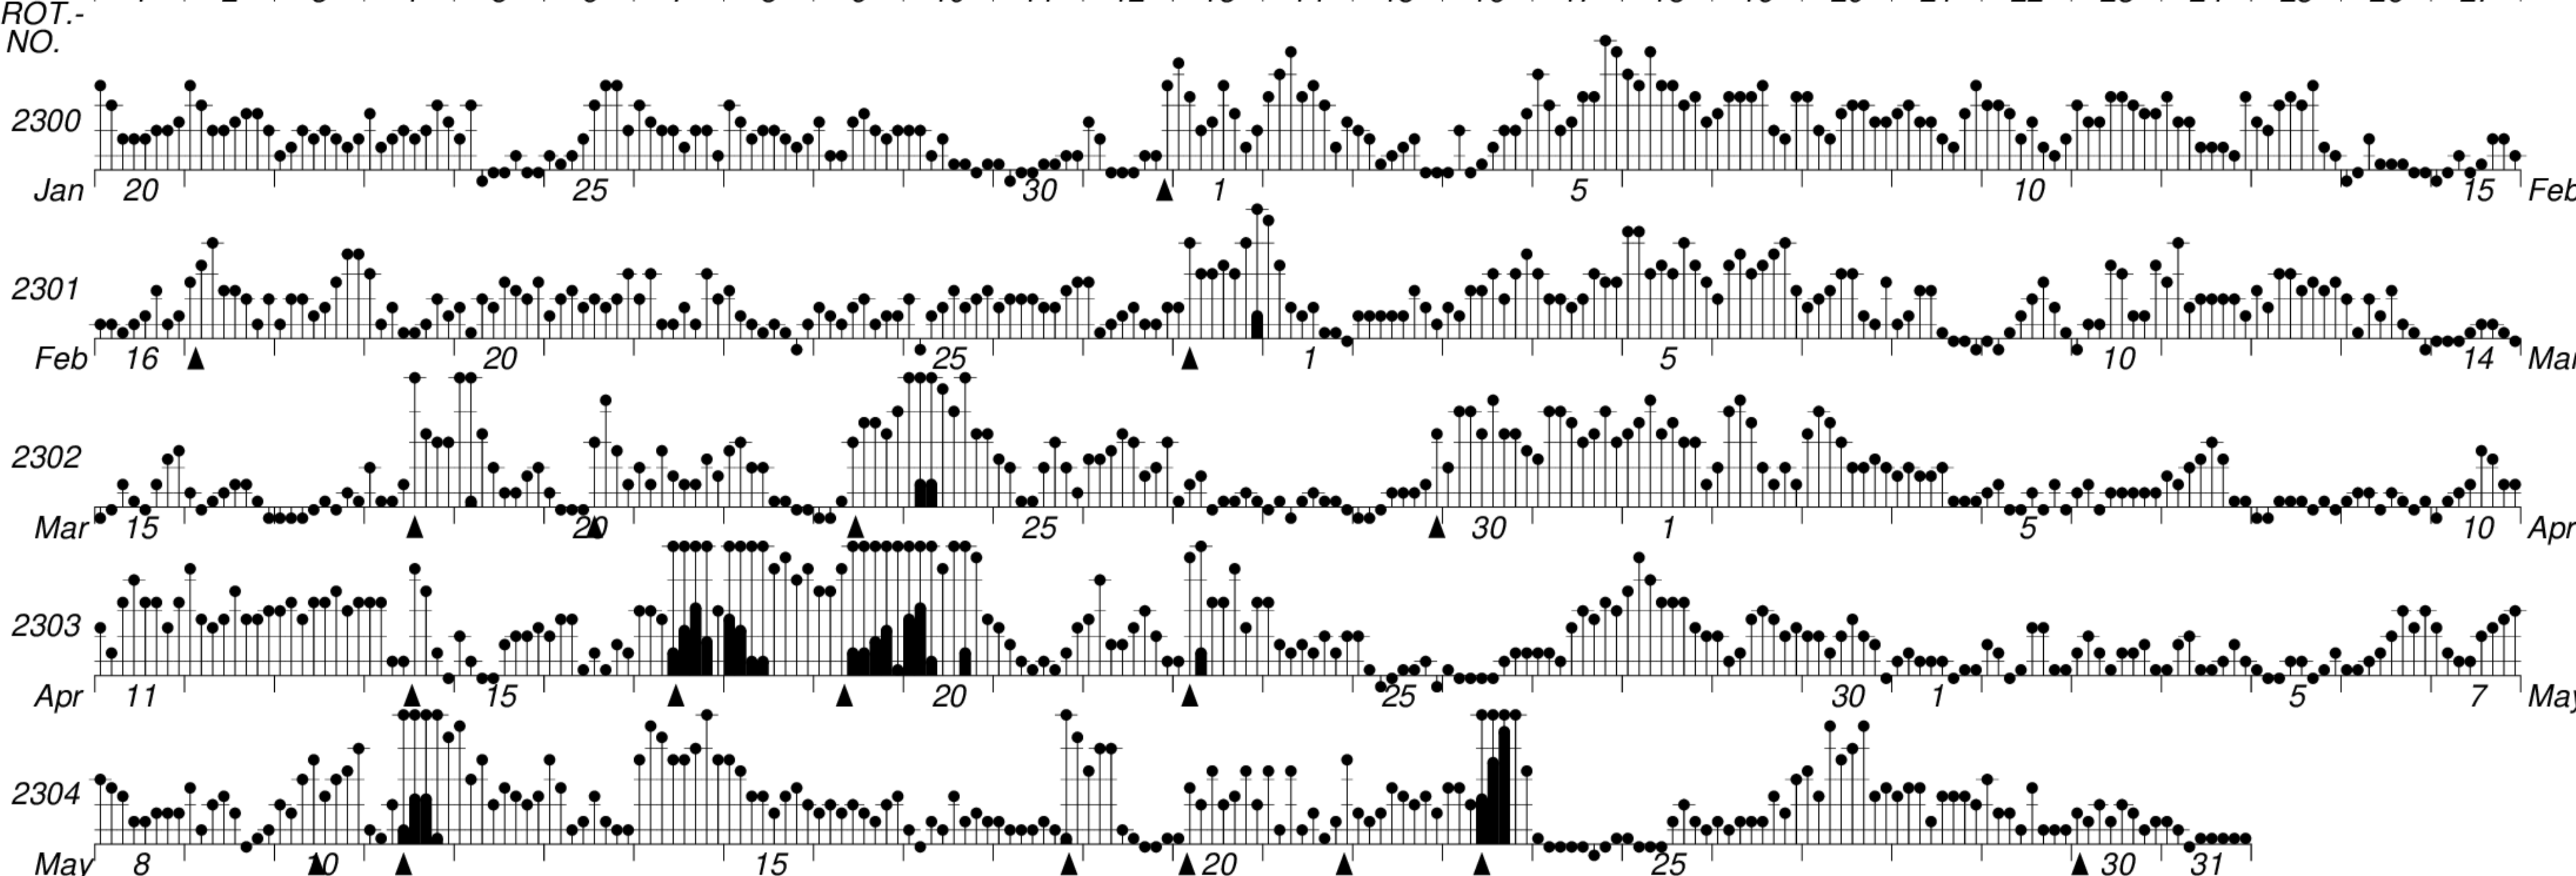

DAYS IN SOLAR ROTATION INTERVAL

1 2 3 4 5 6 7 8 9 10 11 12 13 14 15 16 17 18 19 20 21 22 23 24 25 26 27

KEY

▲ = sudden commencement

GFZ German Research Centre for Geosciences  
**PLANETARY MAGNETIC  
 THREE-HOUR-RANGE INDICES**

*Kp till 2002 May 31*