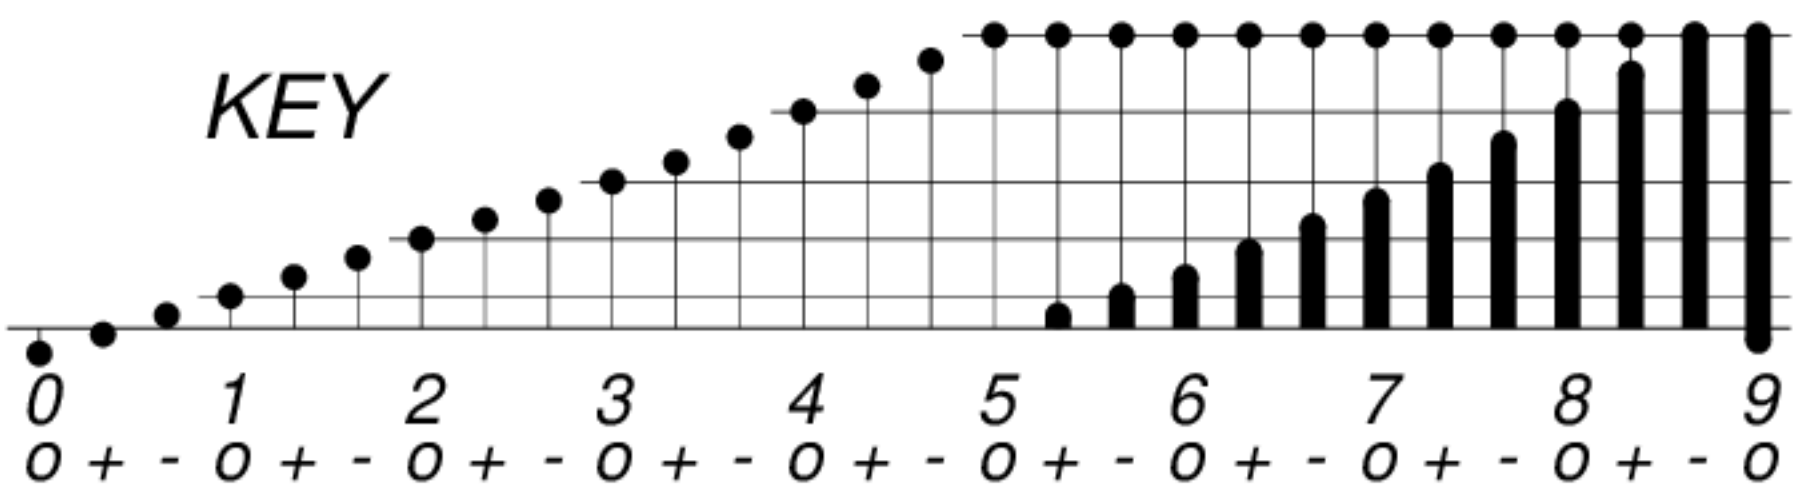

DAYS IN SOLAR ROTATION INTERVAL

1 2 3 4 5 6 7 8 9 10 11 12 13 14 15 16 17 18 19 20 21 22 23 24 25 26 27

KEY

▲ = sudden commencement

GFZ German Research Centre for Geosciences  
**PLANETARY MAGNETIC  
 THREE-HOUR-RANGE INDICES**  
*Kp till 2002 Feb 28*