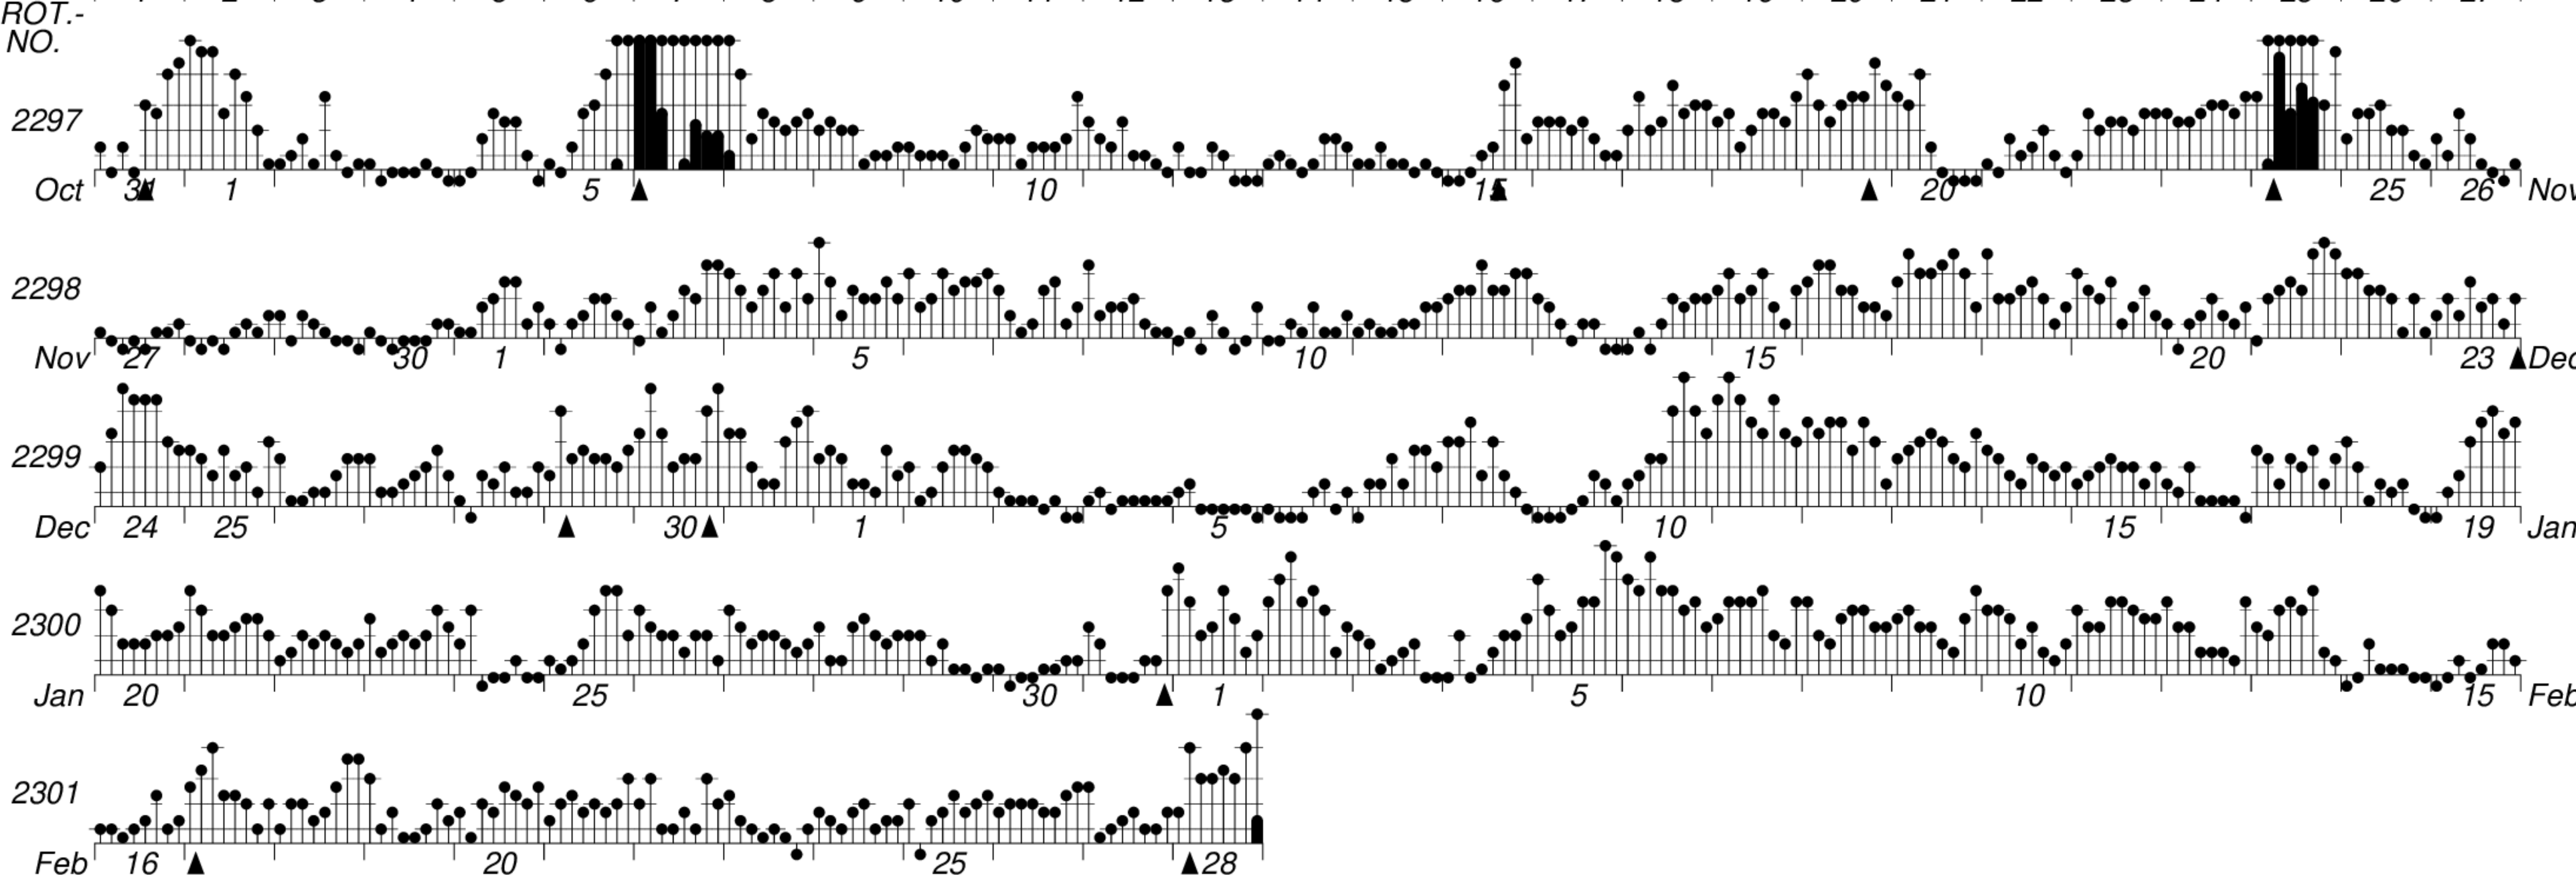

DAYS IN SOLAR ROTATION INTERVAL

1 2 3 4 5 6 7 8 9 10 11 12 13 14 15 16 17 18 19 20 21 22 23 24 25 26 27

KEY

▲ = sudden commencement

GFZ German Research Centre for Geosciences  
**PLANETARY MAGNETIC  
 THREE-HOUR-RANGE INDICES**  
*Kp till 2002 Feb 28*