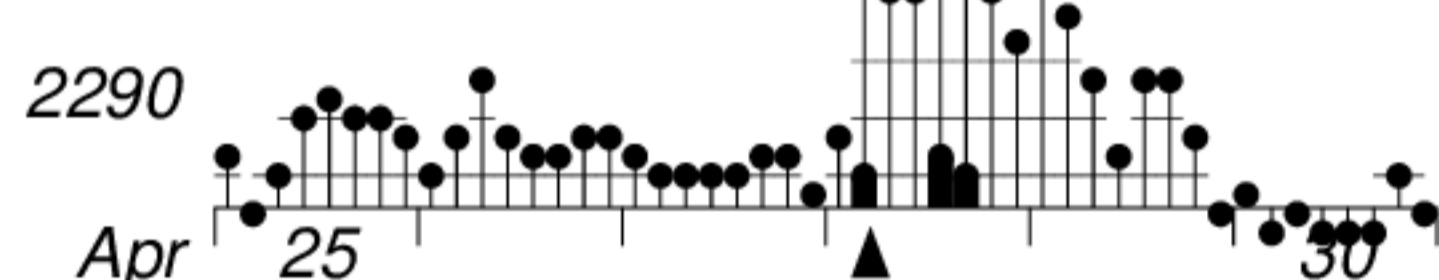

DAYS IN SOLAR ROTATION INTERVAL

1 2 3 4 5 6 7 8 9 10 11 12 13 14 15 16 17 18 19 20 21 22 23 24 25 26 27

ROT.-
NO.

KEY

▲ = sudden commencement

GFZ German Research Centre for Geosciences
**PLANETARY MAGNETIC
THREE-HOUR-RANGE INDICES**

Kp till 2001 Apr 30